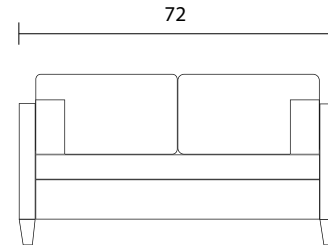

XL Sofa

Sofa

Condo Sofa

Sideview

Specifications:

- 5" cone leg, walnut
- 2 boxed kidney (23"x11"x8.5"), with zipper, accented up to grade G
- No-Sag sinuous spring system with loose seat cushions
- Loose boxed back cushions
- No piping

No pattern matching or non-railroaded fabrics can be used on this style.

This style is meant to be sloppy and non-structured. Seats, backs and kidneys will continue to relax over time.

Measurements may vary +/- 1"

October 1st, 2019

COM Requirement Yards

XL Sofa:	14.5
Sofa:	13.25
Condo Sofa:	11.5