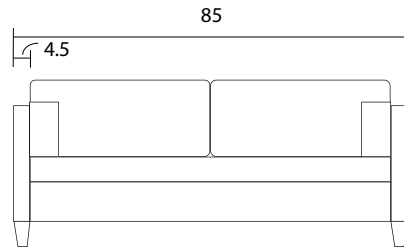

XL Sofa

Sofa

Condo Sofa

Sideview

Specifications:

- 5" cone leg, walnut
- 2 boxed kidney (23"x11"x8.5"), with zipper, accented up to grade G
- No-Sag sinuous spring system with loose seat cushions
- Loose boxed back cushions
- No piping

No pattern matching or non-railroaded fabrics can be used on this style.

This style is meant to be sloppy and non-structured. Seats, backs and kidneys will continue to relax over time.

Measurements may vary +/- 1"

October 1st, 2019

COM Requirement Yards

XL Sofa:	14.5
Sofa:	13.25
Condo Sofa:	11.5