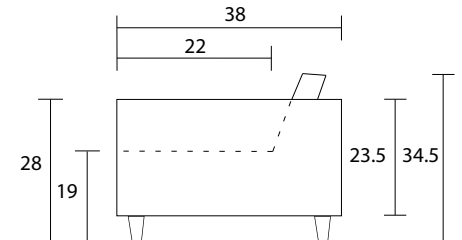

XL Sofa

Sofa

Condo Sofa

Sideview

Specifications:

- 5" cone leg, walnut
- 2 boxed kidney (23"x11"x8.5"), with zipper, accented up to grade G
- No-Sag sinuous spring system with loose seat cushions
- Loose boxed back cushions
- No piping

No pattern matching or non-railroaded fabrics can be used on this style.

This style is meant to be sloppy and non-structured. Seats, backs and kidneys will continue to relax over time.

Measurements may vary +/- 1"