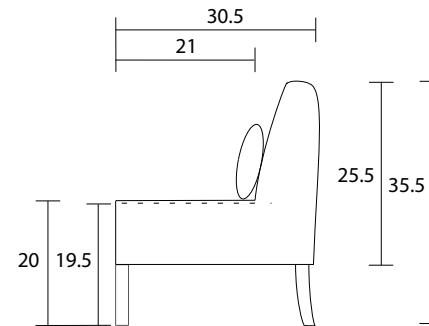

Chair

Sideview

COM Requirement Yards
Chair: 5

Specifications:
 10" tapered front leg, espresso. Also available in walnut, please specify on order
 Flared back leg, espresso. Also available in walnut, please specify on order
 Kidney cushion (20"x12"), accented, with piping, with zipper
 Webbed seat system
 Piping on outside arm, outside back, and seat cushion
 Pieces upholstered in leather have no piping
 Measurements may vary +/- 1"
 January 23rd, 2019

Yardage indicated is based on 54" solid, railroaded, non-matched fabrics