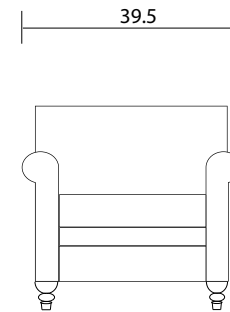

Sofa

Loveseat

Chair

Sideview

Specifications:

- 5" small turned leg, espresso
- Sofa & Loveseat: 2 knife edge toss pillows, (17"x17"), self piped with zipper, accented up to grade G
- Small nailhead trim on front arm and front edge - please specify colour
- Pocket-coil spring system with loose seat cushions
- Loose boxed back cushions
- Piping on front arm facing, back cushions, and seat cushions
- Pieces upholstered in leather have no piping, and do not include toss cushions
- Measurements may vary +/- 1"
- October 1st, 2019

COM Requirement Yards

Sofa:	16
Loveseat:	12
Chair:	8