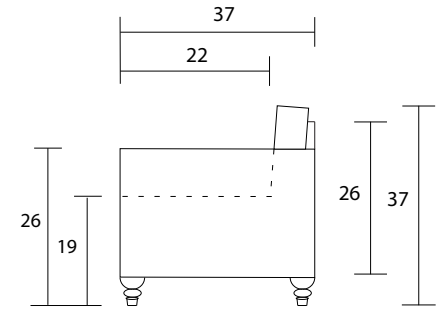

Sofa

Loveseat

Chair

Sideview

Specifications:

- 5" small turned leg, espresso
- Sofa & Loveseat: 2 knife edge toss pillows, (17"x17"), self piped with zipper, accented up to grade G
- Small nailhead trim on front arm and front edge - please specify colour
- Pocket-coil spring system with loose seat cushions
- Loose boxed back cushions
- Piping on front arm facing, back cushions, and seat cushions
- Pieces upholstered in leather have no piping, and do not include toss cushions
- Measurements may vary +/- 1"
- October 1st, 2019

COM Requirement Yards

Sofa:	16
Loveseat:	12
Chair:	8