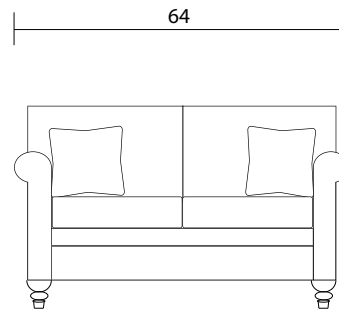

Sofa

Loveseat

Chair

Sideview

Specifications:

- 5" small turned leg, espresso
- Sofa & Loveseat: 2 knife edge toss pillows, (17"x17"), self piped with zipper, accented up to grade G
- Small nailhead trim on front arm and front edge - please specify colour
- Pocket-coil spring system with loose seat cushions
- Loose boxed back cushions
- Piping on front arm facing, back cushions, and seat cushions
- Pieces upholstered in leather have no piping, and do not include toss cushions
- Measurements may vary +/- 1"
- October 1st, 2019

COM Requirement Yards

Sofa:	16
Loveseat:	12
Chair:	8