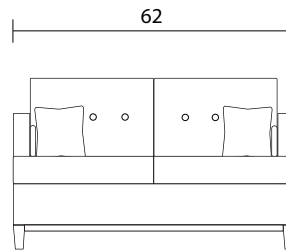

Sofa

Loveseat

Sideview

Specifications:

- 6" wood base, espresso. Also available in walnut, please specify on order
- 2 knife edge toss pillows, (17"x17"), self piped with zipper, accented up to grade G
- Pocket-coil spring system with loose seat cushions
- Loose boxed back cushions with shallow button tufts
- Piping on arms, back cushions and seat cushions
- Pieces upholstered in leather have no piping, and do not include toss cushions
- Measurements may vary +/- 1"
- October 1st, 2019

COM Requirement Yards

Sofa:	16
Loveseat:	12