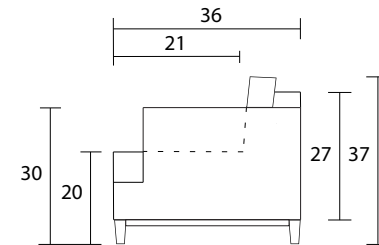

Sofa

Loveseat

Sideview

Specifications:

- 6" wood base, espresso. Also available in walnut, please specify on order
- 2 knife edge toss pillows, (17"x17"), self piped with zipper, accented up to grade G
- Pocket-coil spring system with loose seat cushions
- Loose boxed back cushions with shallow button tufts
- Piping on arms, back cushions and seat cushions
- Pieces upholstered in leather have no piping, and do not include toss cushions
- Measurements may vary +/- 1"
- October 1st, 2019

COM Requirement Yards

Sofa:	16
Loveseat:	12