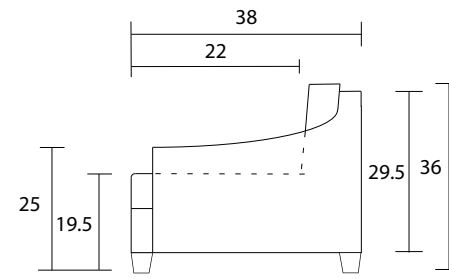

Sofa

Chair

Sideview

Sofa Top View

Specifications:

- 4" square tapered leg, espresso
- Sofa: 2 knife edge toss pillows, (17"x17"), self piped with zipper, accented up to grade G
- Pocket coil spring system with loose seat cushions
- Loose boxed back cushions
- Piping on arms, back cushions and seat cushions
- Pieces upholstered in leather have no piping, and do not include toss cushions
- Measurements may vary +/- 1"
- October 1st, 2019

COM Requirement Yards

Sofa:	16
Chair:	8