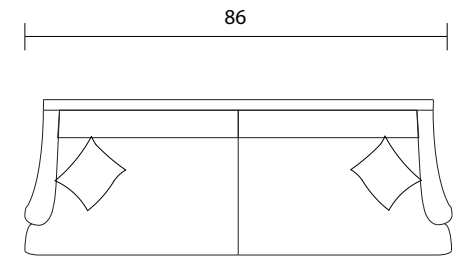

Sofa

Chair

Sideview

Sofa Top View

Specifications:

- 4" square tapered leg, espresso
- Sofa: 2 knife edge toss pillows, (17"x17"), self piped with zipper, accented up to grade G
- Pocket coil spring system with loose seat cushions
- Loose boxed back cushions
- Piping on arms, back cushions and seat cushions
- Pieces upholstered in leather have no piping, and do not include toss cushions
- Measurements may vary +/- 1"
- October 1st, 2019

COM Requirement Yards

Sofa:	16
Chair:	8