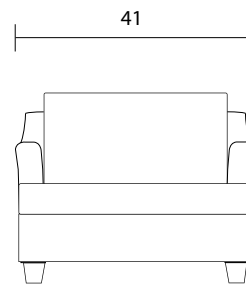

Sofa

Chair

Sideview

Sofa Top View

Specifications:

- 4" square tapered leg, espresso
- Sofa: 2 knife edge toss pillows, (17"x17"), self piped with zipper, accented up to grade G
- Pocket coil spring system with loose seat cushions
- Loose boxed back cushions
- Piping on arms, back cushions and seat cushions
- Pieces upholstered in leather have no piping, and do not include toss cushions
- Measurements may vary +/- 1"
- October 1st, 2019

COM Requirement Yards

Sofa:	16
Chair:	8