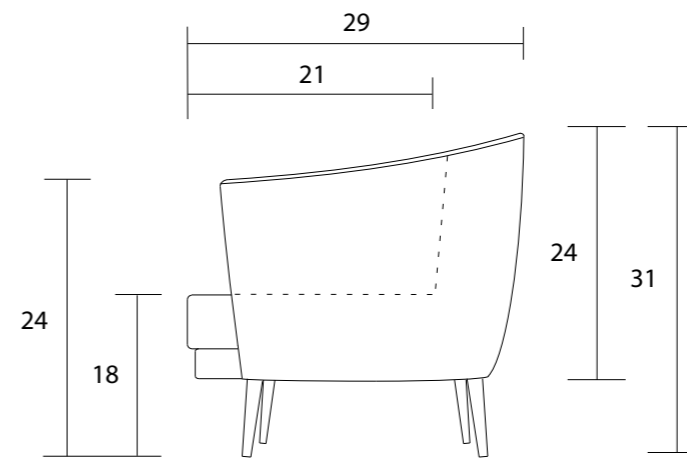

Chair

Sideview

Specifications:

- 7" flared round leg, walnut
- Webbed seat system with loose seat cushion
- Tight back
- Piping on outside back and seat cushion
- Pieces upholstered in leather have no piping
- Measurements may vary +/- 1"
- Aug 18th, 2020

COM Requirement Yards
 Chair: 5