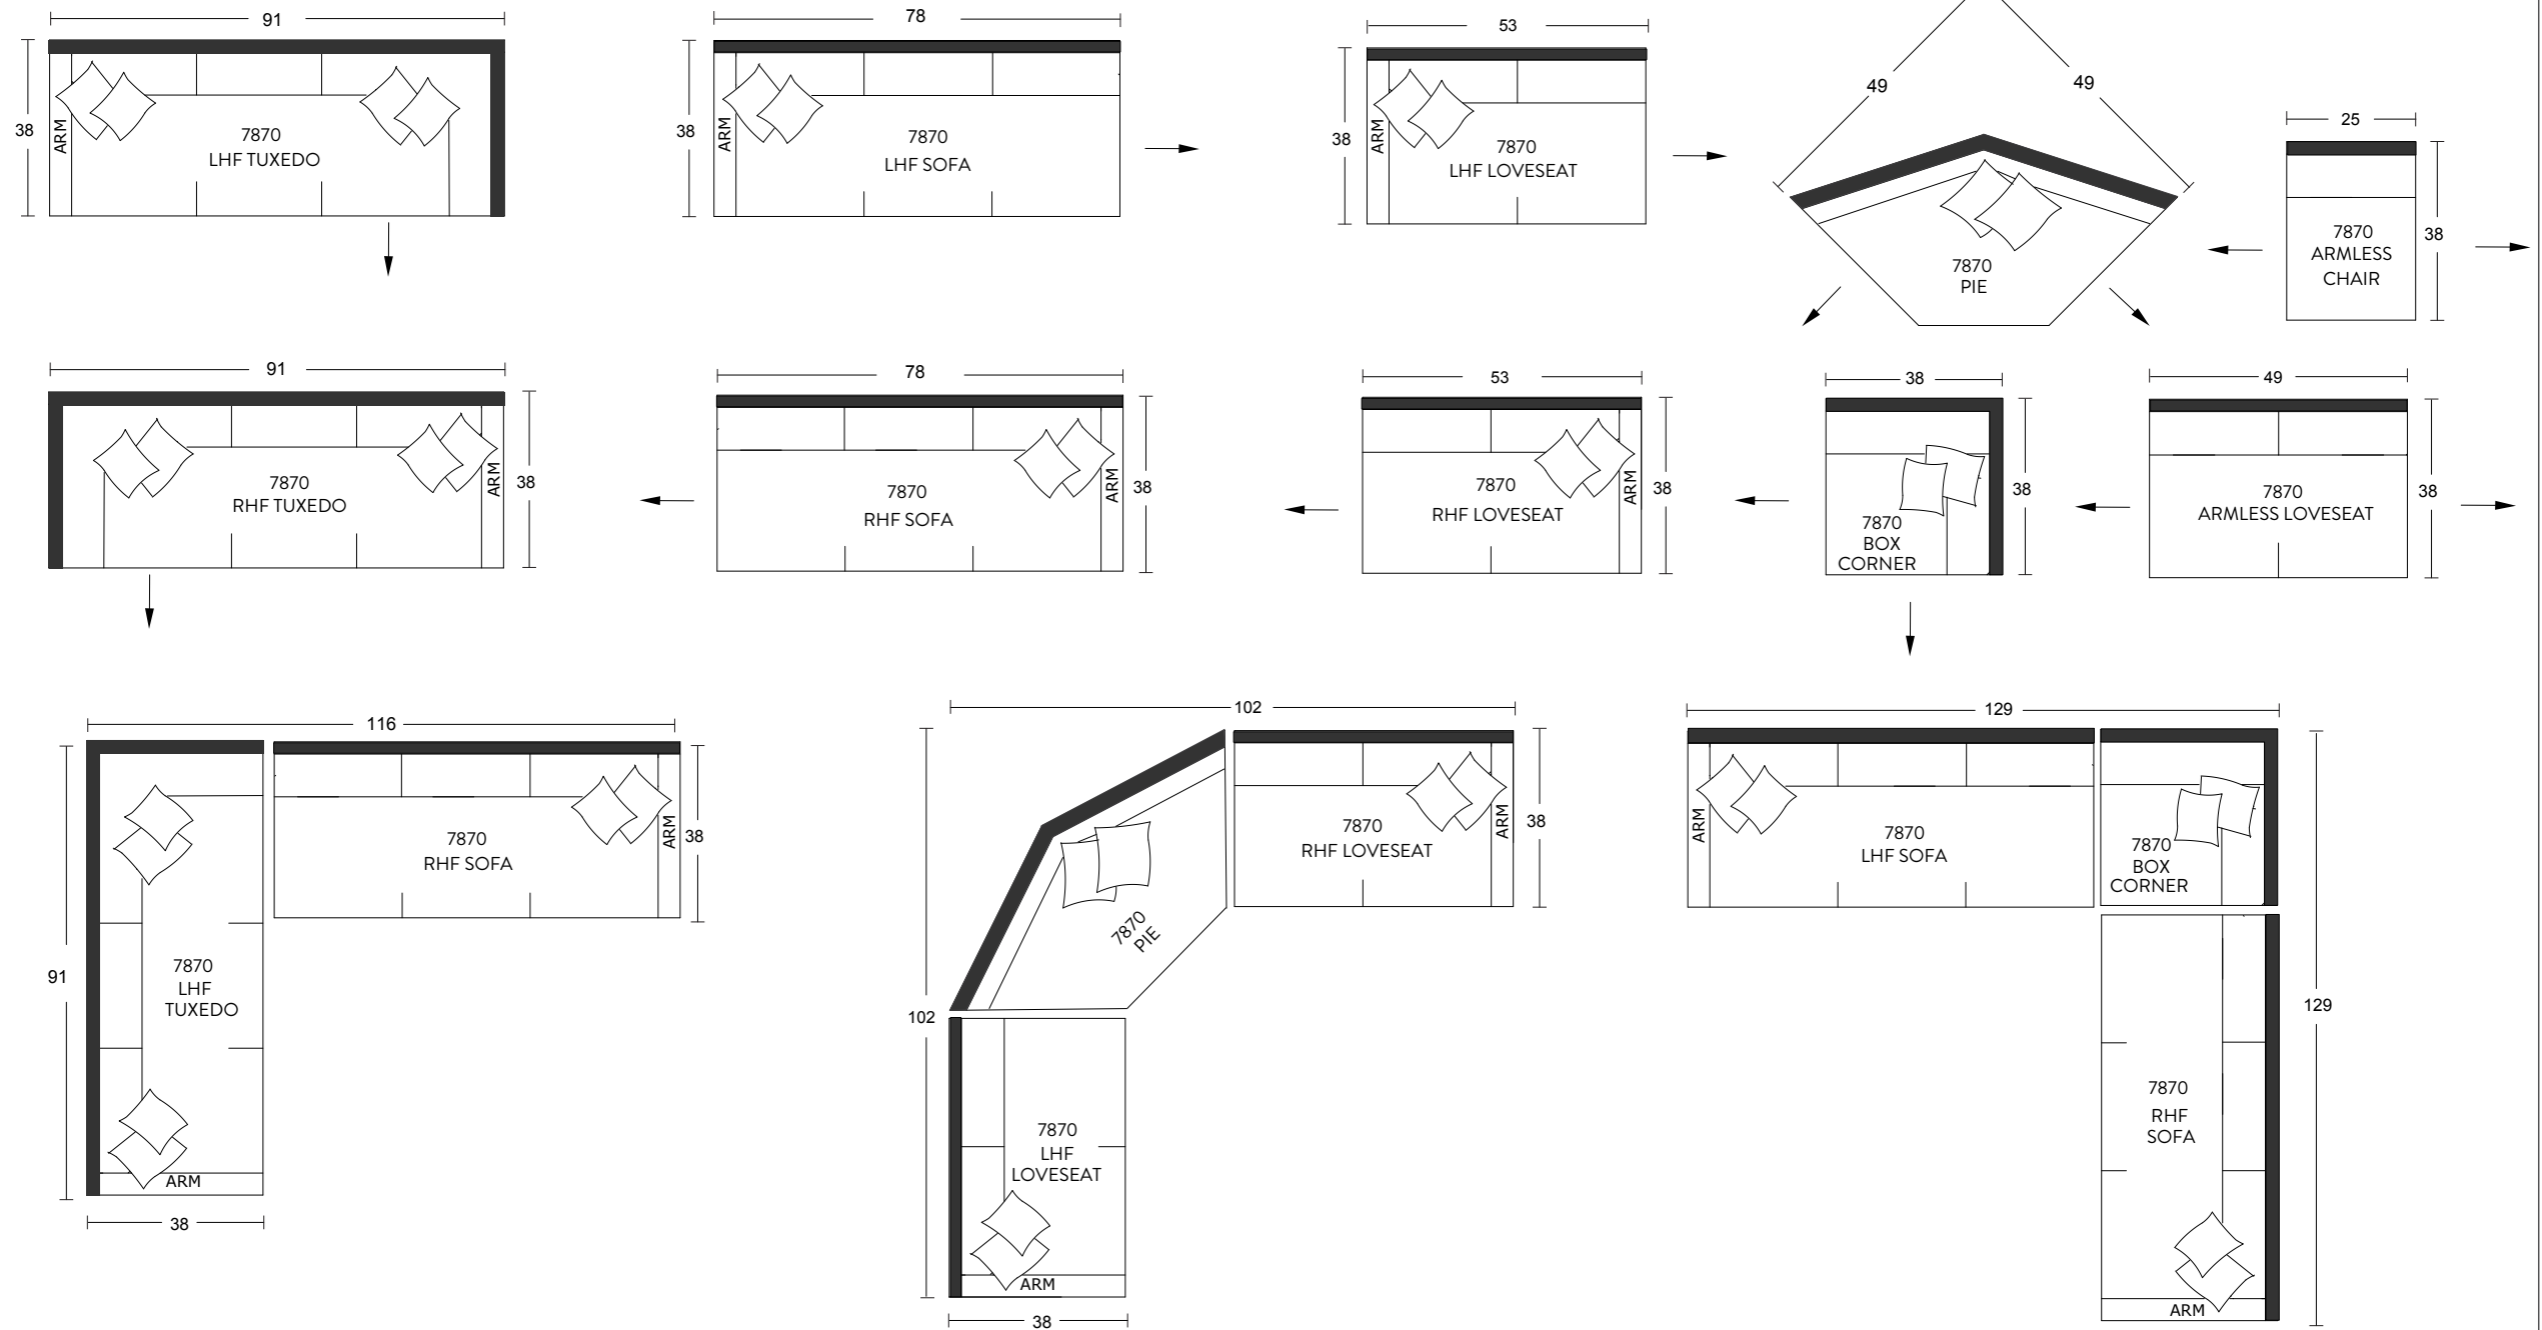

Sofa

Loveseat

Chair

Sideview

Specifications:

5" skinny tapered leg, espresso. Also available in walnut, please specify on order

Sofa & Loveseat: 2 knife edge toss pillows (17"x17"), self piped with zipper, accented up to grade G

Sectional pieces: 2 knife edge toss pillows (17"x17"), self piped with zipper, accented up to grade G per arm or corner

Pocket coil spring system with loose seat cushions

Loose boxed back cushions

Piping on outside arms, back cushions and seat cushions

Pieces upholstered in leather have no piping, and do not include toss cushions

Measurements may vary +/- 1"

October 1st, 2019

COM Requirement Yards

Sofa: 15

Loveseat: 11

Chair: 7

# MODEL #7870

**Specifications:**

- 5" Skinny tapered leg, espresso. Also available in walnut, please specify on order
- 2 toss pillows (17"x17"), accented, self piped, with zipper (per arm or corner)
- Pocket coil spring system with loose seat cushions
- Loose boxed back cushions
- Piping on arms, back cushions and seat cushions
- Pieces upholstered in leather have no piping, and do not include toss cushions
- Measurement may vary +/- 1"
- October 1st, 2019