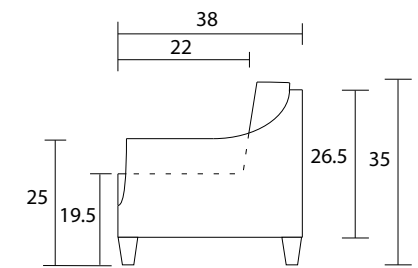

Sofa

Loveseat

Chair

Sideview

Specifications:

5" skinny tapered leg, espresso. Also available in walnut, please specify on order

Sofa & Loveseat: 2 knife edge toss pillows (17"x17"), self piped with zipper, accented up to grade G

Sectional pieces: 2 knife edge toss pillows (17"x17"), self piped with zipper, accented up to grade G per arm or corner

Pocket coil spring system with loose seat cushions

Loose boxed back cushions

Piping on outside arms, back cushions and seat cushions

Pieces upholstered in leather have no piping, and do not include toss cushions

Measurements may vary +/- 1"

October 1st, 2019

COM Requirement Yards

Sofa: 15

Loveseat: 11

Chair: 7