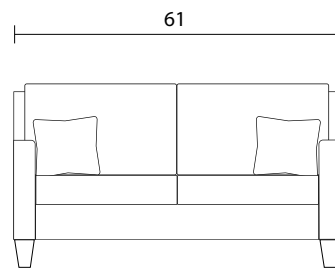

Sofa

Loveseat

Chair

Sideview

Specifications:

5" skinny tapered leg, espresso. Also available in walnut, please specify on order

Sofa & Loveseat: 2 knife edge toss pillows (17"x17"), self piped with zipper, accented up to grade G

Sectional pieces: 2 knife edge toss pillows (17"x17"), self piped with zipper, accented up to grade G per arm or corner

Pocket coil spring system with loose seat cushions

Loose boxed back cushions

Piping on outside arms, back cushions and seat cushions

Pieces upholstered in leather have no piping, and do not include toss cushions

Measurements may vary +/- 1"

October 1st, 2019

COM Requirement Yards

Sofa: 15

Loveseat: 11

Chair: 7