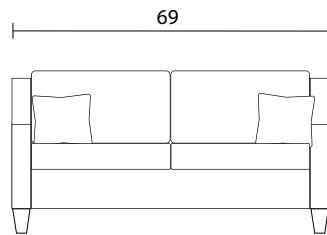

Sofa

Condo Sofa

Loveseat

Chair

Sideview

Specifications:

5" skinny tapered leg, espresso. Also available in walnut, please specify on order  
 Sofa, Loveseat, & Condo Sofa: 2 knife edge toss pillows (18"x18"), self piped with zipper up to grade G  
 Pocket-coil spring system with loose seat cushions  
 Loose boxed back cushions  
 Piping on arms, back cushions and seat cushions  
 Pieces upholstered in leather have no piping, and do not include toss cushions  
 Measurements may vary +/- 1"  
 October 1st, 2019

COM Requirement Yards

Sofa: 14.75  
 Loveseat: 11.25  
 Chair: 7.25  
 Condo Sofa: 13.25