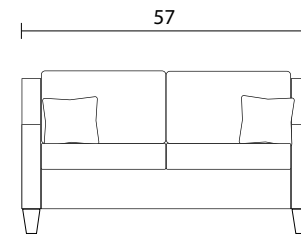

Sofa

Condo Sofa

Loveseat

Chair

Sideview

Specifications:

5" skinny tapered leg, espresso. Also available in walnut, please specify on order  
 Sofa, Loveseat, & Condo Sofa: 2 knife edge toss pillows (18"x18"), self piped with zipper up to grade G  
 Pocket-coil spring system with loose seat cushions  
 Loose boxed back cushions  
 Piping on arms, back cushions and seat cushions  
 Pieces upholstered in leather have no piping, and do not include toss cushions  
 Measurements may vary +/- 1"  
 October 1st, 2019

COM Requirement Yards

Sofa: 14.75  
 Loveseat: 11.25  
 Chair: 7.25  
 Condo Sofa: 13.25