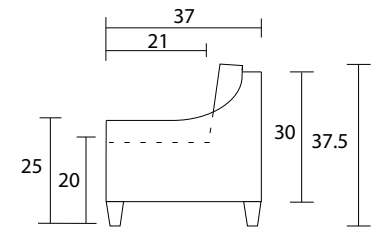

Sofa

Condo Sofa

Loveseat

Chair

Sideview

Specifications:

5" skinny tapered leg, espresso. Also available in walnut, please specify on order  
 Sofa, Loveseat, & Condo Sofa: 2 knife edge toss pillows (18"x18"), self piped with zipper up to grade G  
 Pocket-coil spring system with loose seat cushions  
 Loose boxed back cushions  
 Piping on arms, back cushions and seat cushions  
 Pieces upholstered in leather have no piping, and do not include toss cushions  
 Measurements may vary +/- 1"  
 October 1st, 2019

COM Requirement Yards

Sofa: 14.75  
 Loveseat: 11.25  
 Chair: 7.25  
 Condo Sofa: 13.25