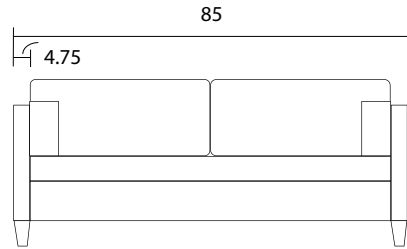

XL Sofa

Sofa

Condo Sofa

Sideview

Specifications:

4.25" cone leg, walnut

2 boxed kidney (23"x11") with zippers, accented up to grade G

No-Sag sinuous spring system with loose seat cushions

Measurements may vary +/- 1"

September 5th, 2024

COM Requirement	Yards
XL Sofa	14.5
Sofa	13.25
Condo Sofa	11.5

Yardage indicated is based on 54" solid, railroaded, non-matched fabrics