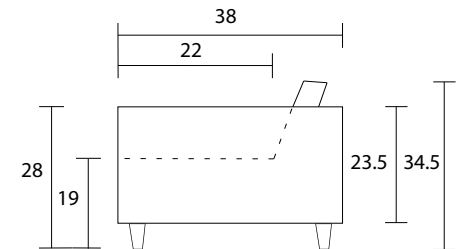

XL Sofa

Sofa

Condo Sofa

Sideview

Specifications:

4.25" cone leg, walnut

2 boxed kidney (23"x11") with zippers, accented up to grade G

No-Sag sinuous spring system with loose seat cushions