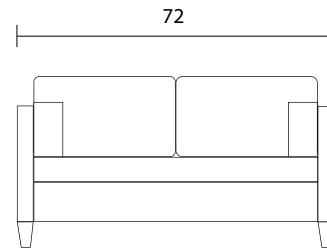

XL Sofa

Sofa

Condo Sofa

Sideview

Specifications:

4.25" cone leg, walnut

2 boxed kidney (23"x11") with zippers, accented up to grade G

No-Sag sinuous spring system with loose seat cushions

Loose boxed back cushions

No piping

No pattern matching or non-railroaded fabrics can be used on this style.

This style is meant to be sloppy and non-structured. Seats, backs and kidneys will continue to relax over time.

Measurements may vary +/- 1"

September 5th, 2024

COM Requirement	Yards
XL Sofa	14.5
Sofa	13.25
Condo Sofa	11.5

Yardage indicated is based on 54" solid, railroaded, non-matched fabrics