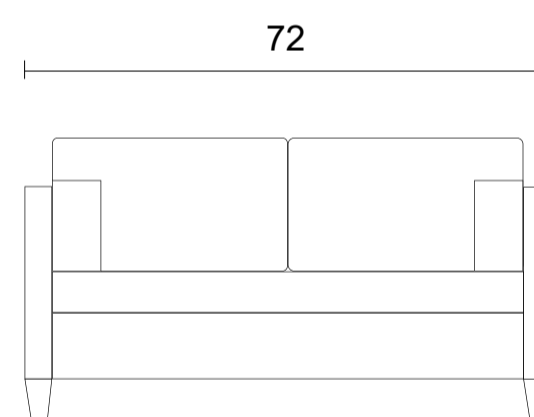

XL Sofa

Sofa

Condo Sofa

Sideview

Specifications:

4.25" cone leg in espresso, walnut or natural. Please specify on order

2 boxed kidney (23"x11") with zippers, accented up to grade G

No-Sag sinuous spring system with loose seat cushions

Loose boxed back cushions

No piping

This style is meant to be sloppy and non-structured. Seats, backs and kidneys will continue to relax over time.

Measurement may vary +/- 1"

March 11th, 2026

COM Requirement	Yards
XL Sofa	14.5
Sofa	13.25
Condo Sofa	11.5

Yardage indicated is based on 54" solid, railroaded, non-matched fabrics