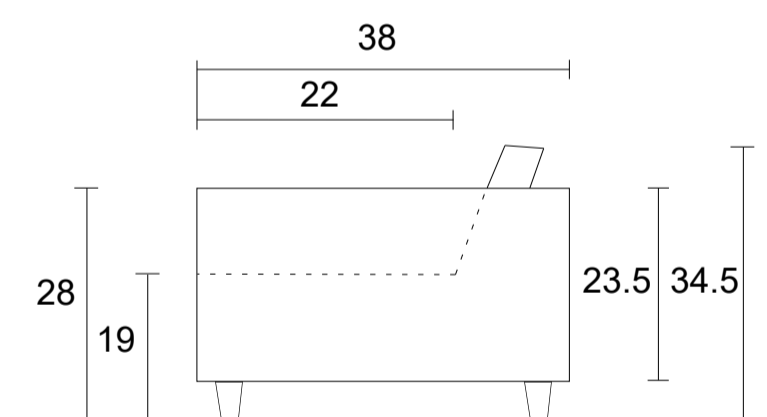

XL Sofa

Sofa

Condo Sofa

Sideview

Specifications:

4.25" cone leg in espresso, walnut or natural. Please specify on order

2 boxed kidney (23"x11") with zippers, accented up to grade G

No-Sag sinuous spring system with loose seat cushions

Loose boxed back cushions

No piping

This style is meant to be sloppy and non-structured. Seats, backs and kidneys will continue to relax over time.

Measurement may vary +/- 1"

March 11th, 2026

COM Requirement	Yards
XL Sofa	14.5
Sofa	13.25
Condo Sofa	11.5

Yardage indicated is based on 54" solid, railroaded, non-matched fabrics