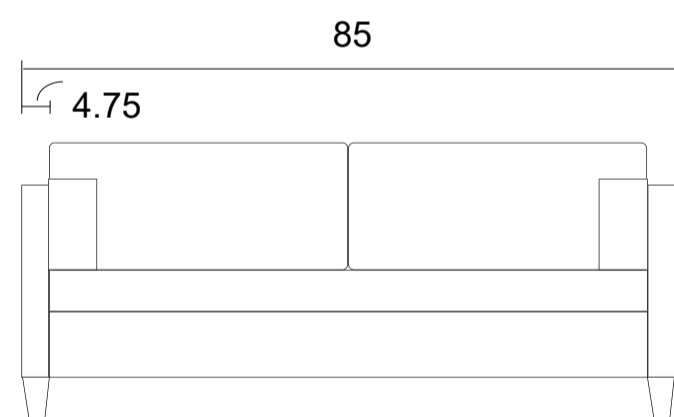

XL Sofa

Sofa

Condo Sofa

Sideview

Specifications:

4.25" cone leg in espresso, walnut or natural. Please specify on order

2 boxed kidney (23"x11") with zippers, accented up to grade G

No-Sag sinuous spring system with loose seat cushions

Loose boxed back cushions

No piping

This style is meant to be sloppy and non-structured. Seats, backs and kidneys will continue to relax over time.

Measurement may vary +/- 1"

March 11th, 2026

COM Requirement	Yards
XL Sofa	14.5
Sofa	13.25
Condo Sofa	11.5

Yardage indicated is based on 54" solid, railroaded, non-matched fabrics