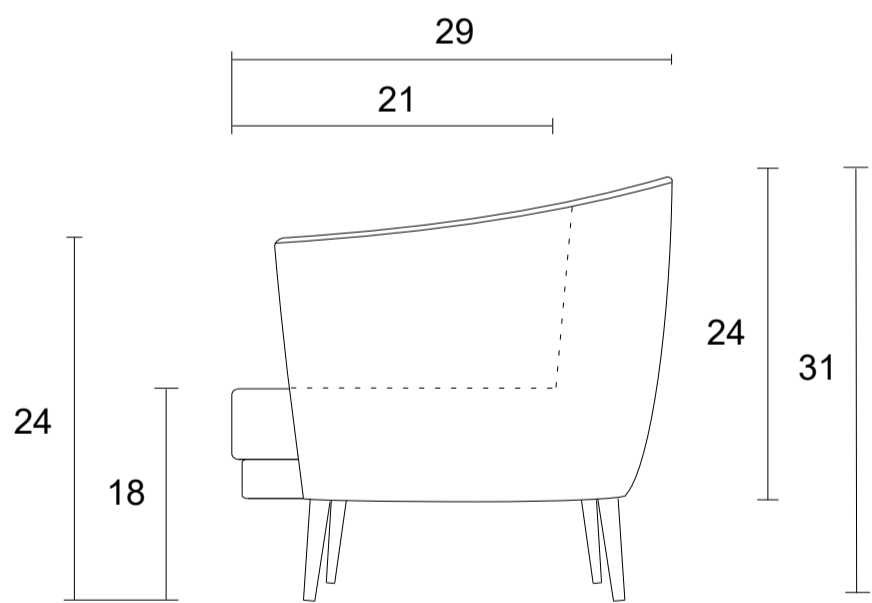

Chair

Sideview

Specifications:

7" flared round leg in espresso, walnut or natural. Please specify on order

Webbed seat system with loose seat cushion

Tight back

Piping on outside back and seat cushion

Pieces upholstered in leather have no piping

Measurements may vary +/- 1"

March 11th, 2026

COM Requirement

Yards

Chair

5

Yardage indicated is based on 54" solid, railroaded, non-matched fabrics