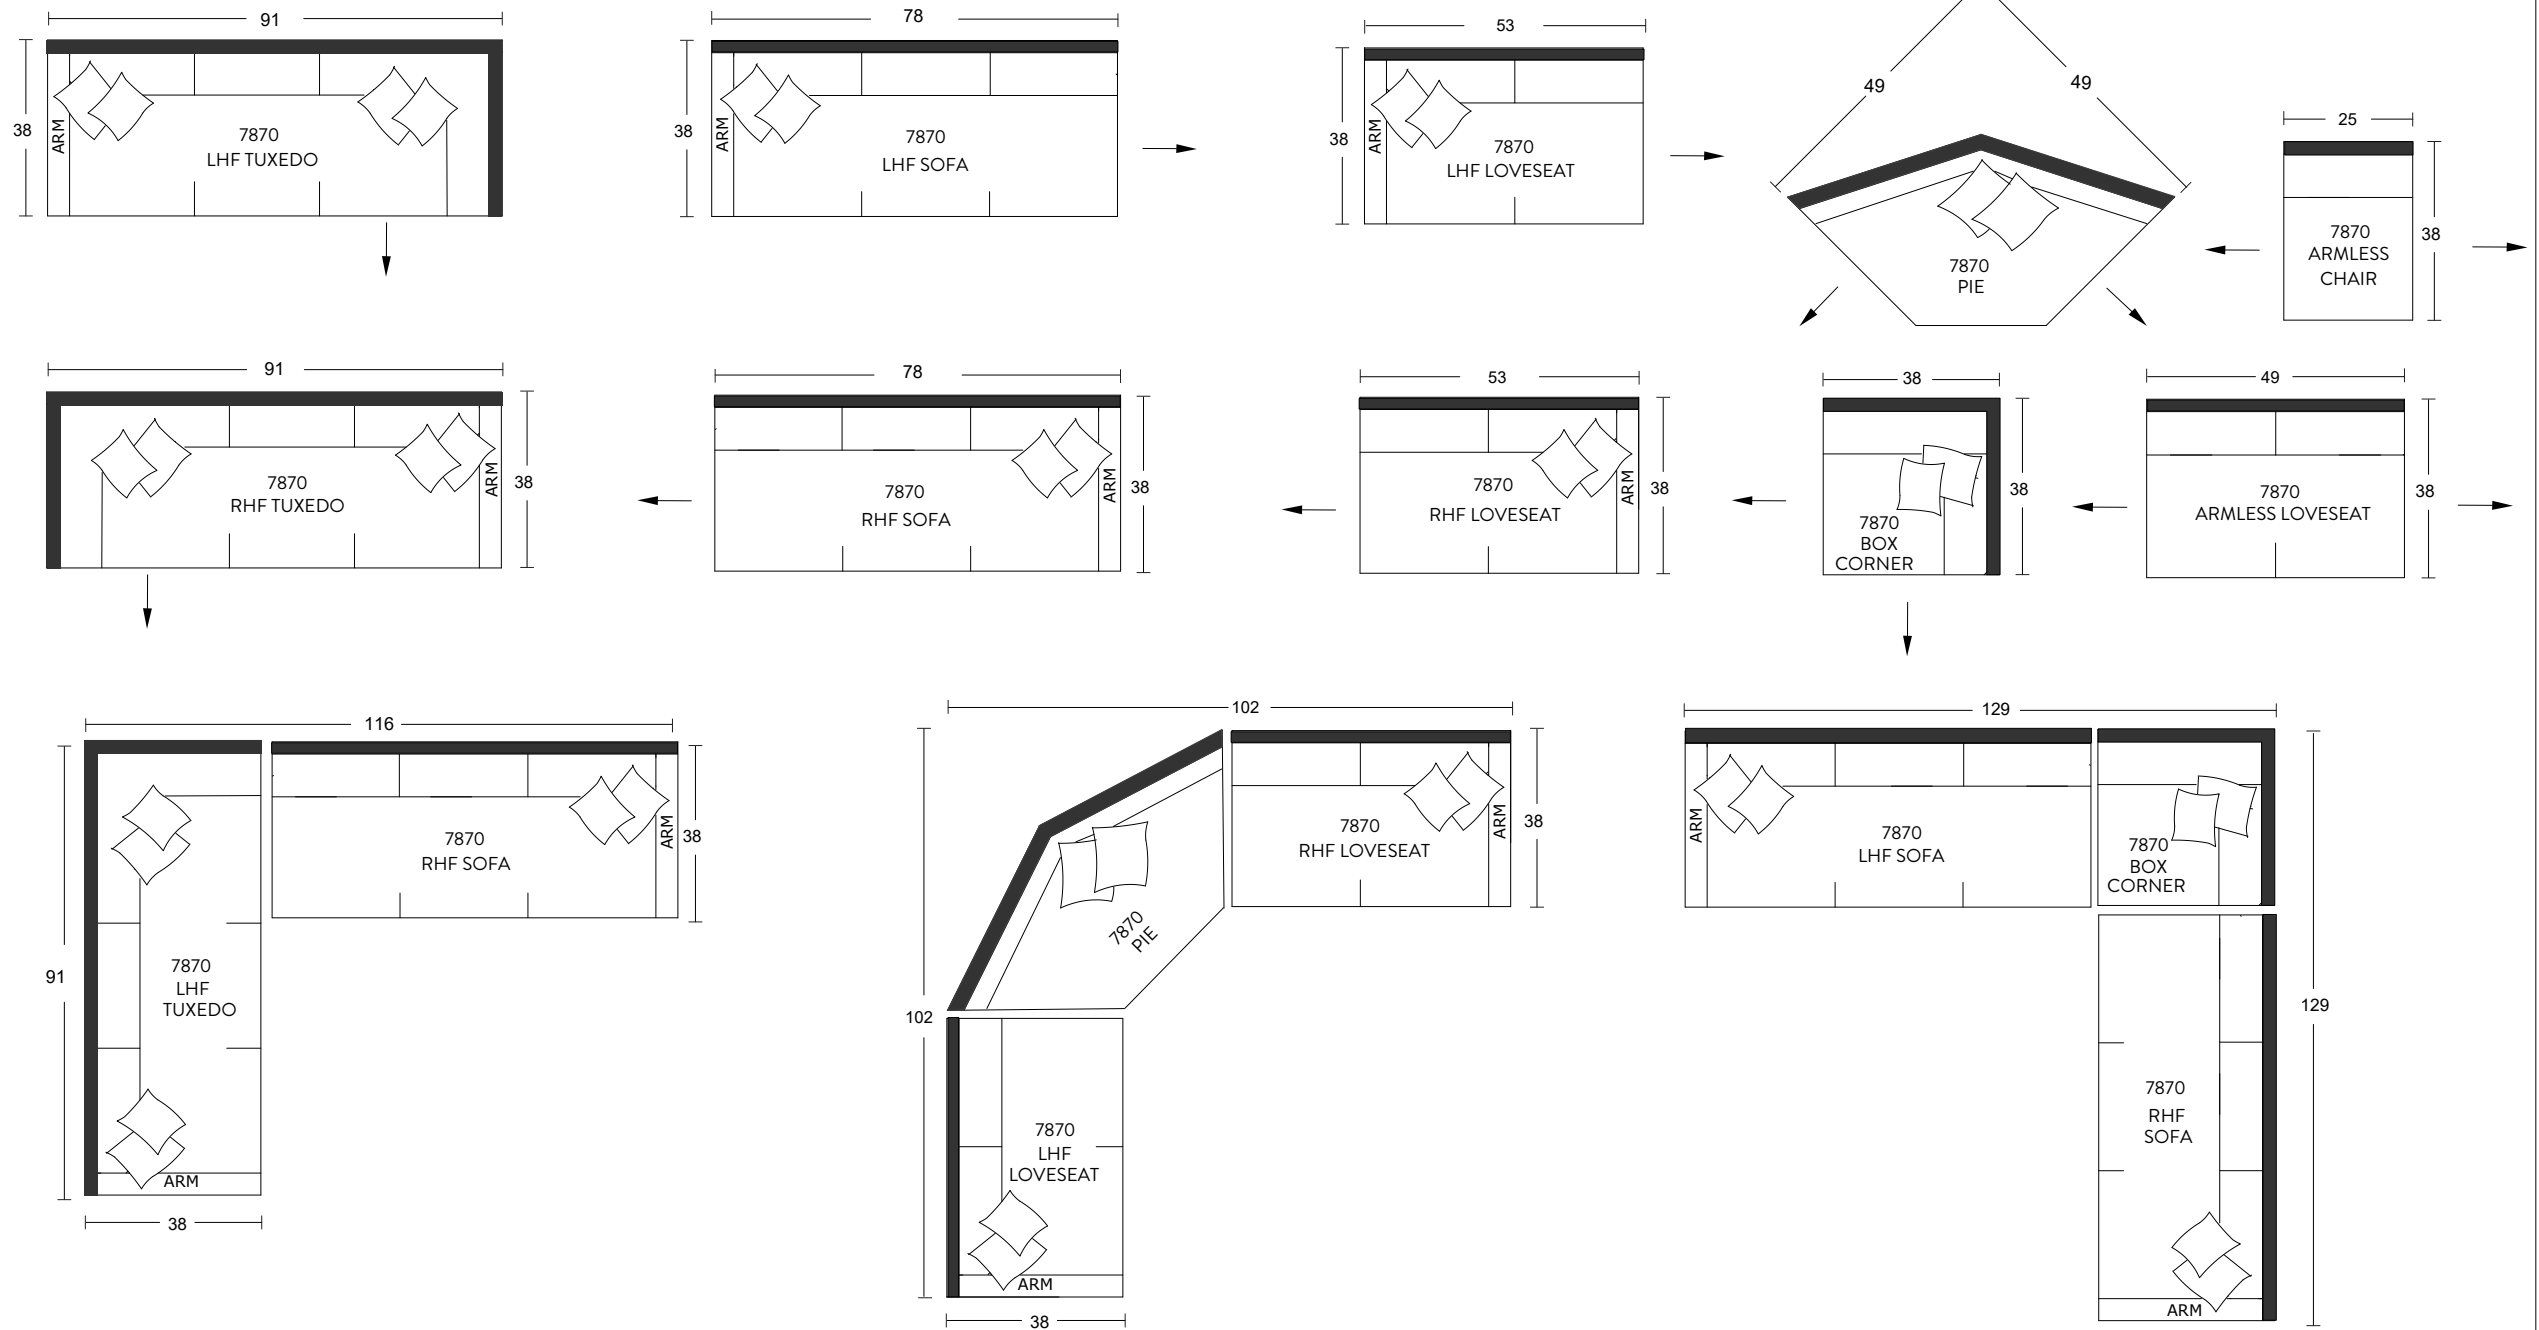

Sofa

Loveseat

Chair

Sideview

Specifications:

- 5" skinny tapered leg, espresso. Also available in walnut, please specify on order
- Sofa & Loveseat: 2 knife edge toss pillows (19"x19"), self piped with zippers, accented up to grade G
- Sectional pieces: 2 knife edge toss pillows (19"x19"), self piped with zippers, accented up to grade G
- No-Sag sinuous spring system with loose seat cushion
- Loose boxed back cushions
- Piping on outside arms, back cushions and seat cushions
- Pieces upholstered in leather have no piping, and do not include toss cushions
- Measurements may vary +/- 1"

June 27th, 2023

COM Requirement	Yards
Sofa:	16
Loveseat:	13
Chair:	7

Yardage indicated is based on 54" solid, railroaded, non-matched fabrics

WHITTAKER DESIGNS

FAIRVIEW SECTIONAL

MODEL #7870

Specifications:

- 5" Skinny tapered leg, espresso
- 2 toss pillows (19"x19"), accented, self piped, with zipper (per arm or corner)
- No-Sag sinuous spring system with loose seat cushions
- Loose boxed back cushions
- Piping on arms, back cushions and seat cushions
- Pieces upholstered in leather have no piping, and do not include toss cushions
- Measurement may vary +/- 1"