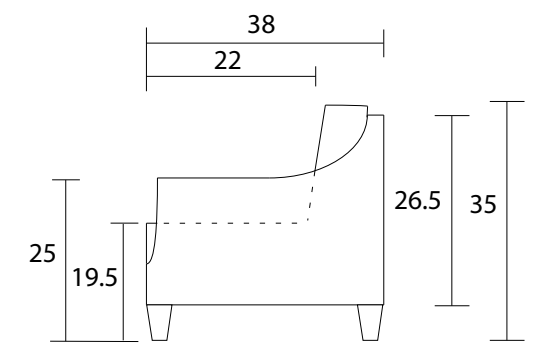

Sofa

Loveseat

Chair

Sideview

Specifications:

- 5" skinny tapered leg, espresso. Also available in walnut, please specify on order
- Sofa & Loveseat: 2 knife edge toss pillows (19"x19"), self piped with zippers, accented up to grade G
- Sectional pieces: 2 knife edge toss pillows (19"x19"), self piped with zippers, accented up to grade G
- No-Sag sinuous spring system with loose seat cushion
- Loose boxed back cushions
- Piping on outside arms, back cushions and seat cushions
- Pieces upholstered in leather have no piping, and do not include toss cushions
- Measurements may vary +/- 1"

June 27th, 2023

COM Requirement	Yards
Sofa:	16
Loveseat:	13
Chair:	7

Yardage indicated is based on 54" solid, railroaded, non-matched fabrics

WHITTAKER DESIGNS

FAIRVIEW SECTIONAL

MODEL #7870

Specifications:

- 5" Skinny tapered leg, espresso
- 2 toss pillows (19"x19"), accented, self piped, with zipper (per arm or corner)
- No-Sag sinuous spring system with loose seat cushions
- Loose boxed back cushions
- Piping on arms, back cushions and seat cushions
- Pieces upholstered in leather have no piping, and do not include toss cushions
- Measurement may vary +/- 1"