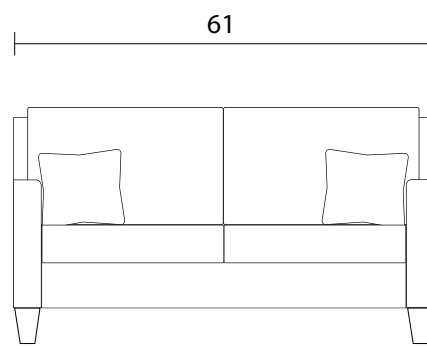

Sofa

Loveseat

Chair

Sideview

Specifications:

- 5" skinny tapered leg, espresso. Also available in walnut, please specify on order
- Sofa & Loveseat: 2 knife edge toss pillows (19"x19"), self piped with zippers, accented up to grade G
- Sectional pieces: 2 knife edge toss pillows (19"x19"), self piped with zippers, accented up to grade G
- No-Sag sinuous spring system with loose seat cushion
- Loose boxed back cushions
- Piping on outside arms, back cushions and seat cushions
- Pieces upholstered in leather have no piping, and do not include toss cushions
- Measurements may vary +/- 1"

June 27th, 2023

COM Requirement	Yards
Sofa:	16
Loveseat:	13
Chair:	7

Yardage indicated is based on 54" solid, railroaded, non-matched fabrics

WHITTAKER DESIGNS

FAIRVIEW SECTIONAL

MODEL #7870

Specifications:

- 5" Skinny tapered leg, espresso
- 2 toss pillows (19"x19"), accented, self piped, with zipper (per arm or corner)
- No-Sag sinuous spring system with loose seat cushions
- Loose boxed back cushions
- Piping on arms, back cushions and seat cushions
- Pieces upholstered in leather have no piping, and do not include toss cushions
- Measurement may vary +/- 1"