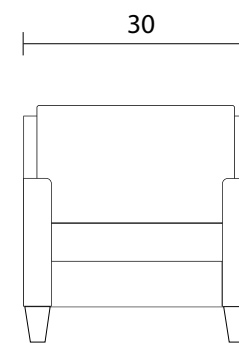

Sofa

Loveseat

Chair

Sideview

Specifications:

- 5" skinny tapered leg, espresso. Also available in walnut, please specify on order
- Sofa & Loveseat: 2 knife edge toss pillows (19"x19"), self piped with zippers, accented up to grade G
- Sectional pieces: 2 knife edge toss pillows (19"x19"), self piped with zippers, accented up to grade G
- No-Sag sinuous spring system with loose seat cushion
- Loose boxed back cushions
- Piping on outside arms, back cushions and seat cushions
- Pieces upholstered in leather have no piping, and do not include toss cushions
- Measurements may vary +/- 1"

June 27th, 2023

COM Requirement	Yards
Sofa:	16
Loveseat:	13
Chair:	7

Yardage indicated is based on 54" solid, railroaded, non-matched fabrics

WHITTAKER DESIGNS

FAIRVIEW SECTIONAL

MODEL #7870

Specifications:

- 5" Skinny tapered leg, espresso
- 2 toss pillows (19"x19"), accented, self piped, with zipper (per arm or corner)
- No-Sag sinuous spring system with loose seat cushions
- Loose boxed back cushions
- Piping on arms, back cushions and seat cushions
- Pieces upholstered in leather have no piping, and do not include toss cushions
- Measurement may vary +/- 1"