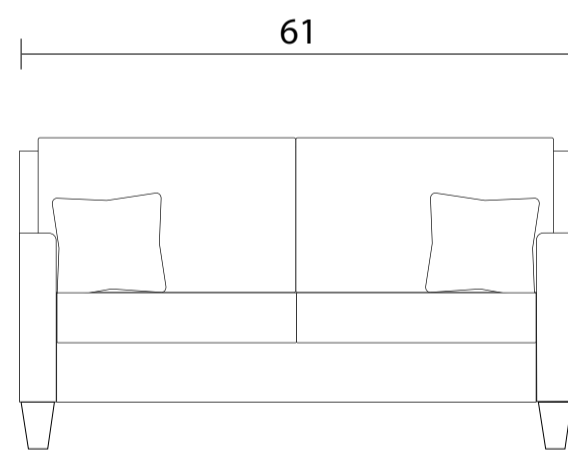

Sofa

Loveseat

Chair

Sideview

Specifications:

- 5" skinny tapered leg in espresso, walnut or natural. Please specify on order
- Sofa & Loveseat: 2 knife edge toss pillows (19"x19"), self piped with zippers, accented up to grade G
- Sectional pieces: 2 knife edge toss pillows (19"x19"), self piped with zippers, accented up to grade G
- No-Sag sinuous spring system with loose seat cushion
- Loose boxed back cushions
- Piping on outside arms, back cushions and seat cushions
- Pieces upholstered in leather have no piping, and do not include toss cushions
- Measurements may vary +/- 1"
- March 11th, 2026

COM Requirement	Yards
Sofa	12
Loveseat	13
Chair	7

Yardage indicated is based on 54" solid, railroaded, non-matched fabrics

Specifications:
 5" skinny tapered leg in espresso, walnut or natural. Please specify on order
 Sofa & Loveseat: 2 knife edge toss pillows (19"x19"), self piped with zippers, accented up to grade G
 Sectional pieces: 2 knife edge toss pillows (19"x19"), self piped with zippers, accented up to grade G
 No-Sag sinuous spring system with loose seat cushion
 Loose boxed back cushions
 Piping on outside arms, back cushions and seat cushions
 Pieces upholstered in leather have no piping, and do not include toss cushions
 Measurements may vary +/- 1"
 March 11th, 2026