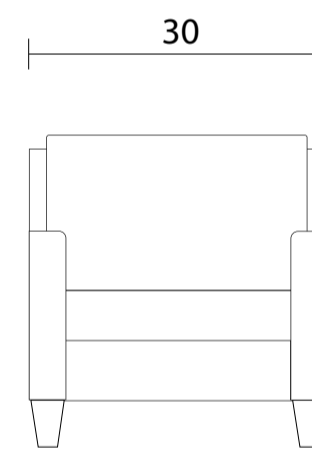

Sofa

Loveseat

Chair

Sideview

Specifications:

- 5" skinny tapered leg in espresso, walnut or natural. Please specify on order
- Sofa & Loveseat: 2 knife edge toss pillows (19"x19"), self piped with zippers, accented up to grade G
- Sectional pieces: 2 knife edge toss pillows (19"x19"), self piped with zippers, accented up to grade G
- No-Sag sinuous spring system with loose seat cushion
- Loose boxed back cushions
- Piping on outside arms, back cushions and seat cushions
- Pieces upholstered in leather have no piping, and do not include toss cushions
- Measurements may vary +/- 1"
- March 11th, 2026

COM Requirement	Yards
Sofa	12
Loveseat	13
Chair	7

Yardage indicated is based on 54" solid, railroaded, non-matched fabrics

Specifications:
 5" skinny tapered leg in espresso, walnut or natural. Please specify on order
 Sofa & Loveseat: 2 knife edge toss pillows (19"x19"), self piped with zippers, accented up to grade G
 Sectional pieces: 2 knife edge toss pillows (19"x19"), self piped with zippers, accented up to grade G
 No-Sag sinuous spring system with loose seat cushion
 Loose boxed back cushions
 Piping on outside arms, back cushions and seat cushions
 Pieces upholstered in leather have no piping, and do not include toss cushions
 Measurements may vary +/- 1"
 March 11th, 2026

COM Requirement	Yards
LHF/RHF Tuxedo	17
LHF/RHF Sofa	15
LHF/RHF Loveseat	12
Armless Loveseat	10
Armless Chair	5
Box Corner	10
Pie Corner	7

Yardage indicated is based on 54" solid, railroaded, non-matched fabrics