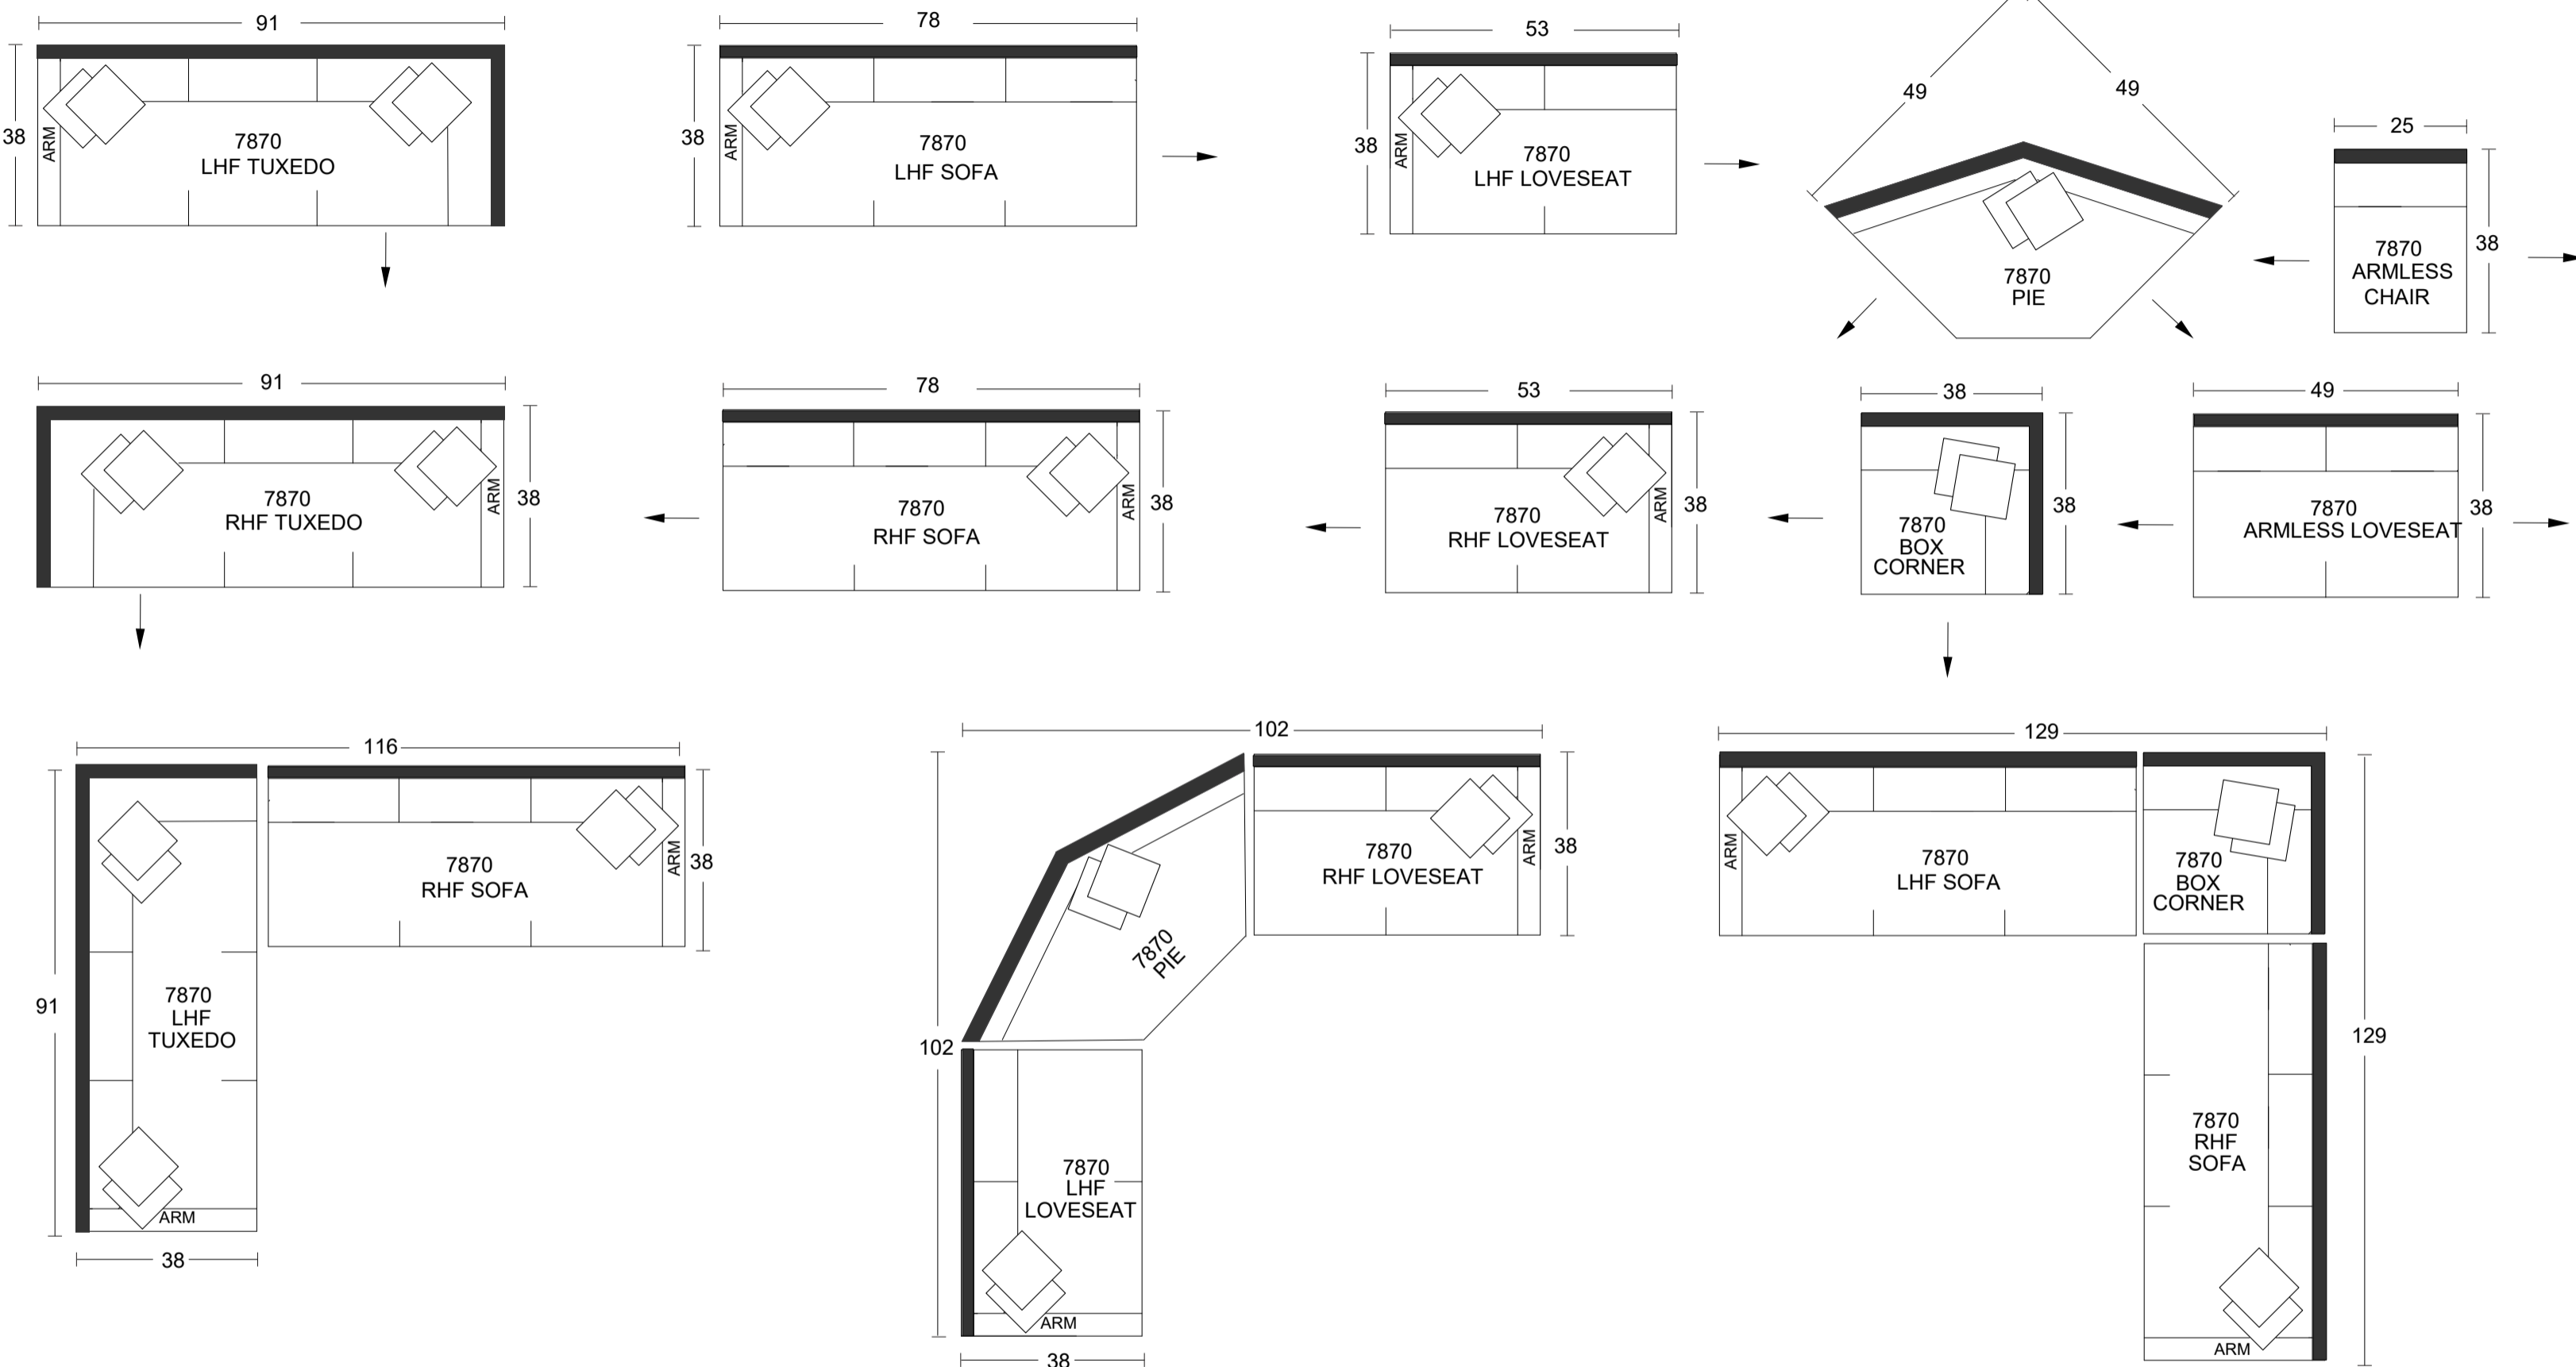

Sofa

Loveseat

Chair

Sideview

Specifications:

- 5" skinny tapered leg in espresso, walnut or natural. Please specify on order
- Sofa & Loveseat: 2 knife edge toss pillows (19"x19"), self piped with zippers, accented up to grade G
- Sectional pieces: 2 knife edge toss pillows (19"x19"), self piped with zippers, accented up to grade G
- No-Sag sinuous spring system with loose seat cushion
- Loose boxed back cushions
- Piping on outside arms, back cushions and seat cushions
- Pieces upholstered in leather have no piping, and do not include toss cushions
- Measurements may vary +/- 1"
- March 11th, 2026

COM Requirement	Yards
Sofa	12
Loveseat	13
Chair	7

Yardage indicated is based on 54" solid, railroaded, non-matched fabrics

Specifications:
 5" skinny tapered leg in espresso, walnut or natural. Please specify on order
 Sofa & Loveseat: 2 knife edge toss pillows (19"x19"), self piped with zippers, accented up to grade G
 Sectional pieces: 2 knife edge toss pillows (19"x19"), self piped with zippers, accented up to grade G
 No-Sag sinuous spring system with loose seat cushion
 Loose boxed back cushions
 Piping on outside arms, back cushions and seat cushions
 Pieces upholstered in leather have no piping, and do not include toss cushions
 Measurements may vary +/- 1"
 March 11th, 2026

COM Requirement	Yards
LHF/RHF Tuxedo	17
LHF/RHF Sofa	15
LHF/RHF Loveseat	12
Armless Loveseat	10
Armless Chair	5
Box Corner	10
Pie Corner	7

Yardage indicated is based on 54" solid, railroaded, non-matched fabrics