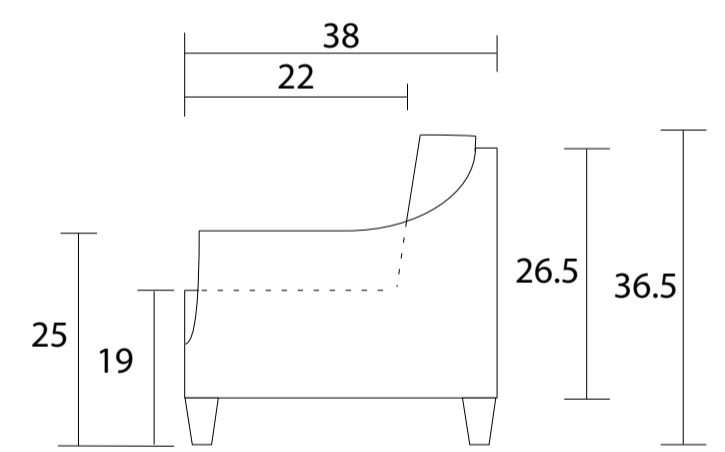

Sofa

Loveseat

Chair

Sideview

Specifications:

- 5" skinny tapered leg in espresso, walnut or natural. Please specify on order
- Sofa & Loveseat: 2 knife edge toss pillows (19"x19"), self piped with zippers, accented up to grade G
- Sectional pieces: 2 knife edge toss pillows (19"x19"), self piped with zippers, accented up to grade G
- No-Sag sinuous spring system with loose seat cushion
- Loose boxed back cushions
- Piping on outside arms, back cushions and seat cushions
- Pieces upholstered in leather have no piping, and do not include toss cushions
- Measurements may vary +/- 1"
- March 11th, 2026

COM Requirement	Yards
Sofa	12
Loveseat	13
Chair	7

Yardage indicated is based on 54" solid, railroaded, non-matched fabrics

Specifications:
 5" skinny tapered leg in espresso, walnut or natural. Please specify on order
 Sofa & Loveseat: 2 knife edge toss pillows (19"x19"), self piped with zippers, accented up to grade G
 Sectional pieces: 2 knife edge toss pillows (19"x19"), self piped with zippers, accented up to grade G
 No-Sag sinuous spring system with loose seat cushion
 Loose boxed back cushions
 Piping on outside arms, back cushions and seat cushions
 Pieces upholstered in leather have no piping, and do not include toss cushions
 Measurements may vary +/- 1"
 March 11th, 2026