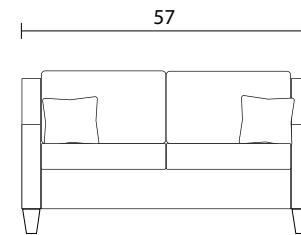

Sofa

Condo Sofa

Loveseat

Chair

Sideview

Specifications:

- 5" skinny tapered leg, espresso. Also available in walnut, please specify on order
- Sofa, Loveseat & Condo Sofa: 2 knife edge toss pillows (19"x19"), self piped with zippers, accented up to grade G
- No-Sag sinuous spring system with loose seat cushion
- Loose boxed back cushions
- Piping on arms, back cushions, and seat cushions
- Pieces upholstered in leather have no piping, and do not include toss cushions
- Measurements may vary +/- 1"

June 27th, 2023

COM Requirement	Yards
Sofa:	14.75
Loveseat:	11.25
Chair:	7.25
Condo Sofa:	13.25

Yardage indicated is based on 54" solid, railroaded, non-matched fabrics