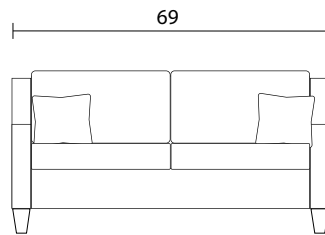

Sofa

Condo Sofa

Loveseat

Chair

Sideview

Specifications:

- 5" skinny tapered leg, espresso. Also available in walnut, please specify on order
- Sofa, Loveseat & Condo Sofa: 2 knife edge toss pillows (19"x19"), self piped with zippers, accented up to grade G
- No-Sag sinuous spring system with loose seat cushion
- Loose boxed back cushions
- Piping on arms, back cushions, and seat cushions
- Pieces upholstered in leather have no piping, and do not include toss cushions
- Measurements may vary +/- 1"

June 27th, 2023

COM Requirement	Yards
Sofa:	14.75
Loveseat:	11.25
Chair:	7.25
Condo Sofa:	13.25

Yardage indicated is based on 54" solid, railroaded, non-matched fabrics