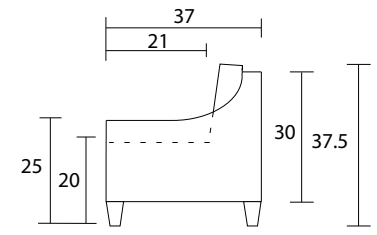

Sofa

Condo Sofa

Loveseat

Chair

Sideview

Specifications:

- 5" skinny tapered leg, espresso. Also available in walnut, please specify on order
- Sofa, Loveseat & Condo Sofa: 2 knife edge toss pillows (19"x19"), self piped with zippers, accented up to grade G
- No-Sag sinuous spring system with loose seat cushion
- Loose boxed back cushions
- Piping on arms, back cushions, and seat cushions
- Pieces upholstered in leather have no piping, and do not include toss cushions
- Measurements may vary +/- 1"

June 27th, 2023

COM Requirement	Yards
Sofa:	14.75
Loveseat:	11.25
Chair:	7.25
Condo Sofa:	13.25

Yardage indicated is based on 54" solid, railroaded, non-matched fabrics