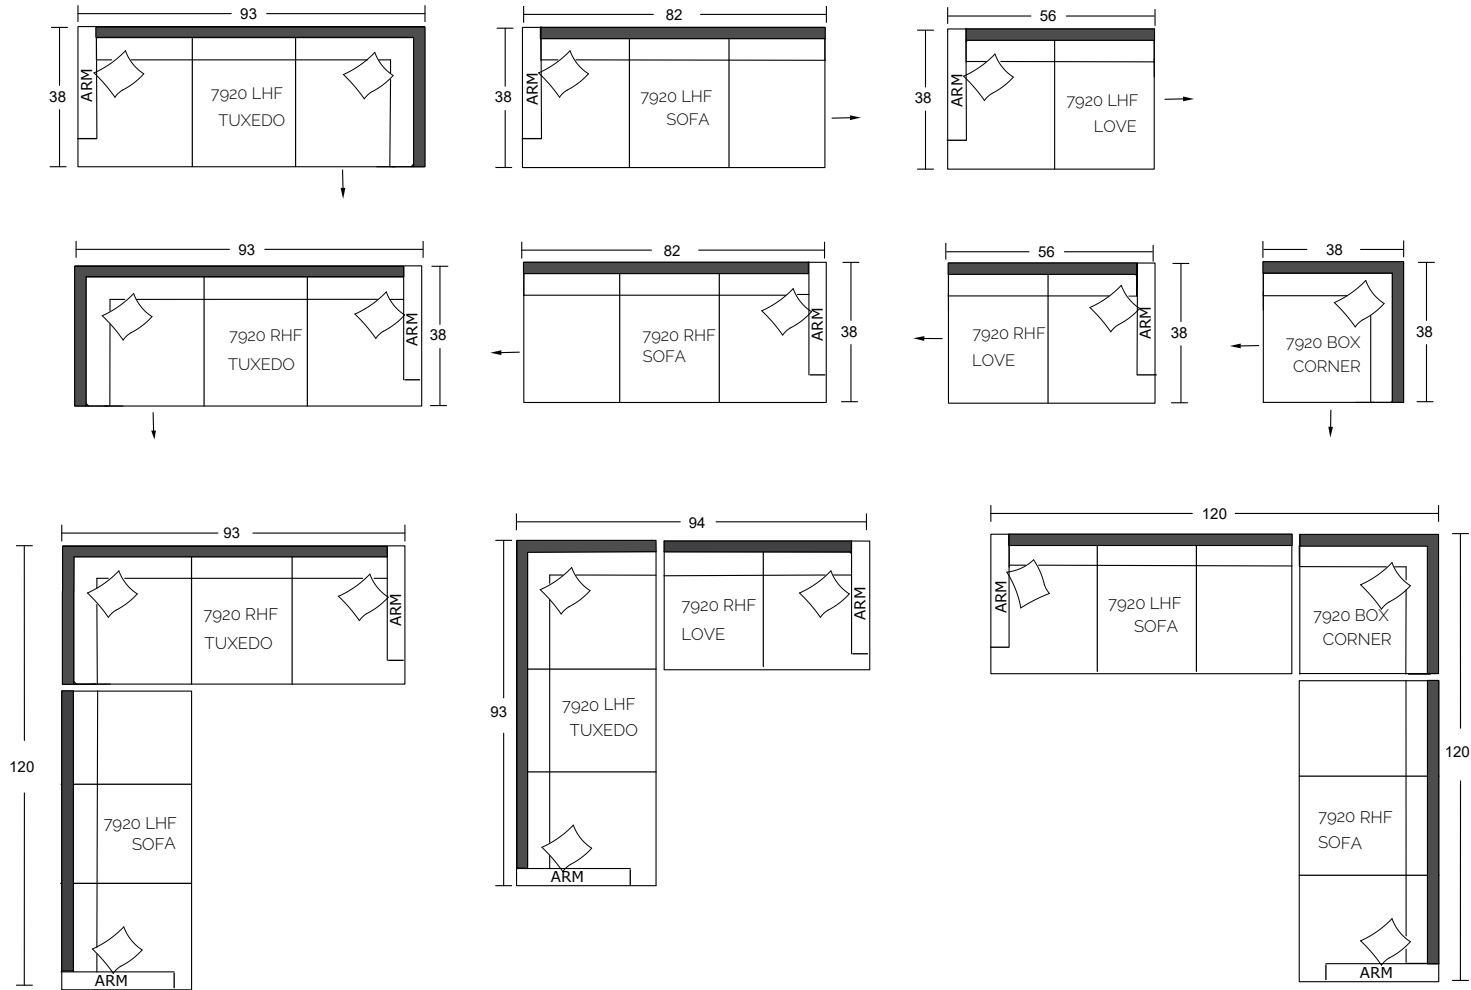

Sofa

Condo Sofa

Sideview

Specifications:

- 7" flared round leg, walnut
- 2 toss pillows (18"x18"), accented, no piping, with zipper
- No-Sag sinuous spring system with loose seat cushions
- Loose boxed back cushions
- No piping
- Pieces upholstered in leather do not include toss cushions
- Measurements may vary +/- 1"
- Aug 18th, 2020

COM Requirement	Yards
Sofa	14
Condo Sofa	13

Yardage indicated is based on 54" solid, railroaded, non-matched fabrics

Specifications:

- 7" Flared round leg, walnut
- Sofa and Condo Sofa: 2 knife edge toss pillows (18"x18"), accented to grade G
- Sectional: 1 knife edge toss pillow (18"x18"), accented up to grade G (per arm or corner)
- No-Sag sinuous spring system with loose seat cushions
- Loose boxed back cushions
- No piping
- Pieces upholstered in leather do not include toss cushions
- Measurements may vary +/- 1"
- Aug 18th, 2020

COM Requirement	Yards
Sofa	14
Condo Sofa	13
LHF/RHF Tuxedo	15
LHF/RHF Sofa	12.5
LHF/RHF Loveseat	9.25
Box Corner	7.5

Yardage indicated is based on 54" solid, railroaded, non-matched fabrics