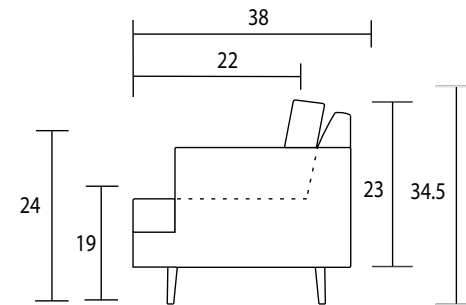

Sofa

Condo Sofa

Sideview

Specifications:

- 7" flared round leg, walnut
- 2 toss pillows (18"x18"), accented, no piping, with zipper
- No-Sag sinuous spring system with loose seat cushions
- Loose boxed back cushions
- No piping
- Pieces upholstered in leather do not include toss cushions
- Measurements may vary +/- 1"
- Aug 18th, 2020

COM Requirement	Yards
Sofa	14
Condo Sofa	13

Yardage indicated is based on 54" solid, railroaded, non-matched fabrics

Specifications:

- 7" Flared round leg, walnut
- Sofa and Condo Sofa: 2 knife edge toss pillows (18"x18"), accented to grade G
- Sectional: 1 knife edge toss pillow (18"x18"), accented up to grade G (per arm or corner)
- No-Sag sinuous spring system with loose seat cushions
- Loose boxed back cushions
- No piping
- Pieces upholstered in leather do not include toss cushions
- Measurements may vary +/- 1"
- Aug 18th, 2020

COM Requirement	Yards
Sofa	14
Condo Sofa	13
LHF/RHF Tuxedo	15
LHF/RHF Sofa	12.5
LHF/RHF Loveseat	9.25
Box Corner	7.5

Yardage indicated is based on 54" solid, railroaded, non-matched fabrics