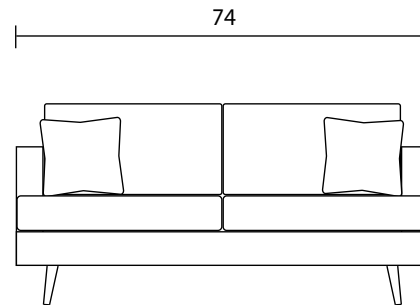

Sofa

Condo Sofa

Sideview

Specifications:

- 7" flared round leg, walnut
- 2 toss pillows (18"x18"), accented, no piping, with zipper
- No-Sag sinuous spring system with loose seat cushions
- Loose boxed back cushions
- No piping
- Pieces upholstered in leather do not include toss cushions
- Measurements may vary +/- 1"
- Aug 18th, 2020

COM Requirement	Yards
Sofa	14
Condo Sofa	13

Yardage indicated is based on 54" solid, railroaded, non-matched fabrics

Specifications:

- 7" Flared round leg, walnut
- Sofa and Condo Sofa: 2 knife edge toss pillows (18"x18"), accented to grade G
- Sectional: 1 knife edge toss pillow (18"x18"), accented up to grade G (per arm or corner)
- No-Sag sinuous spring system with loose seat cushions
- Loose boxed back cushions
- No piping
- Pieces upholstered in leather do not include toss cushions
- Measurements may vary +/- 1"
- Aug 18th, 2020