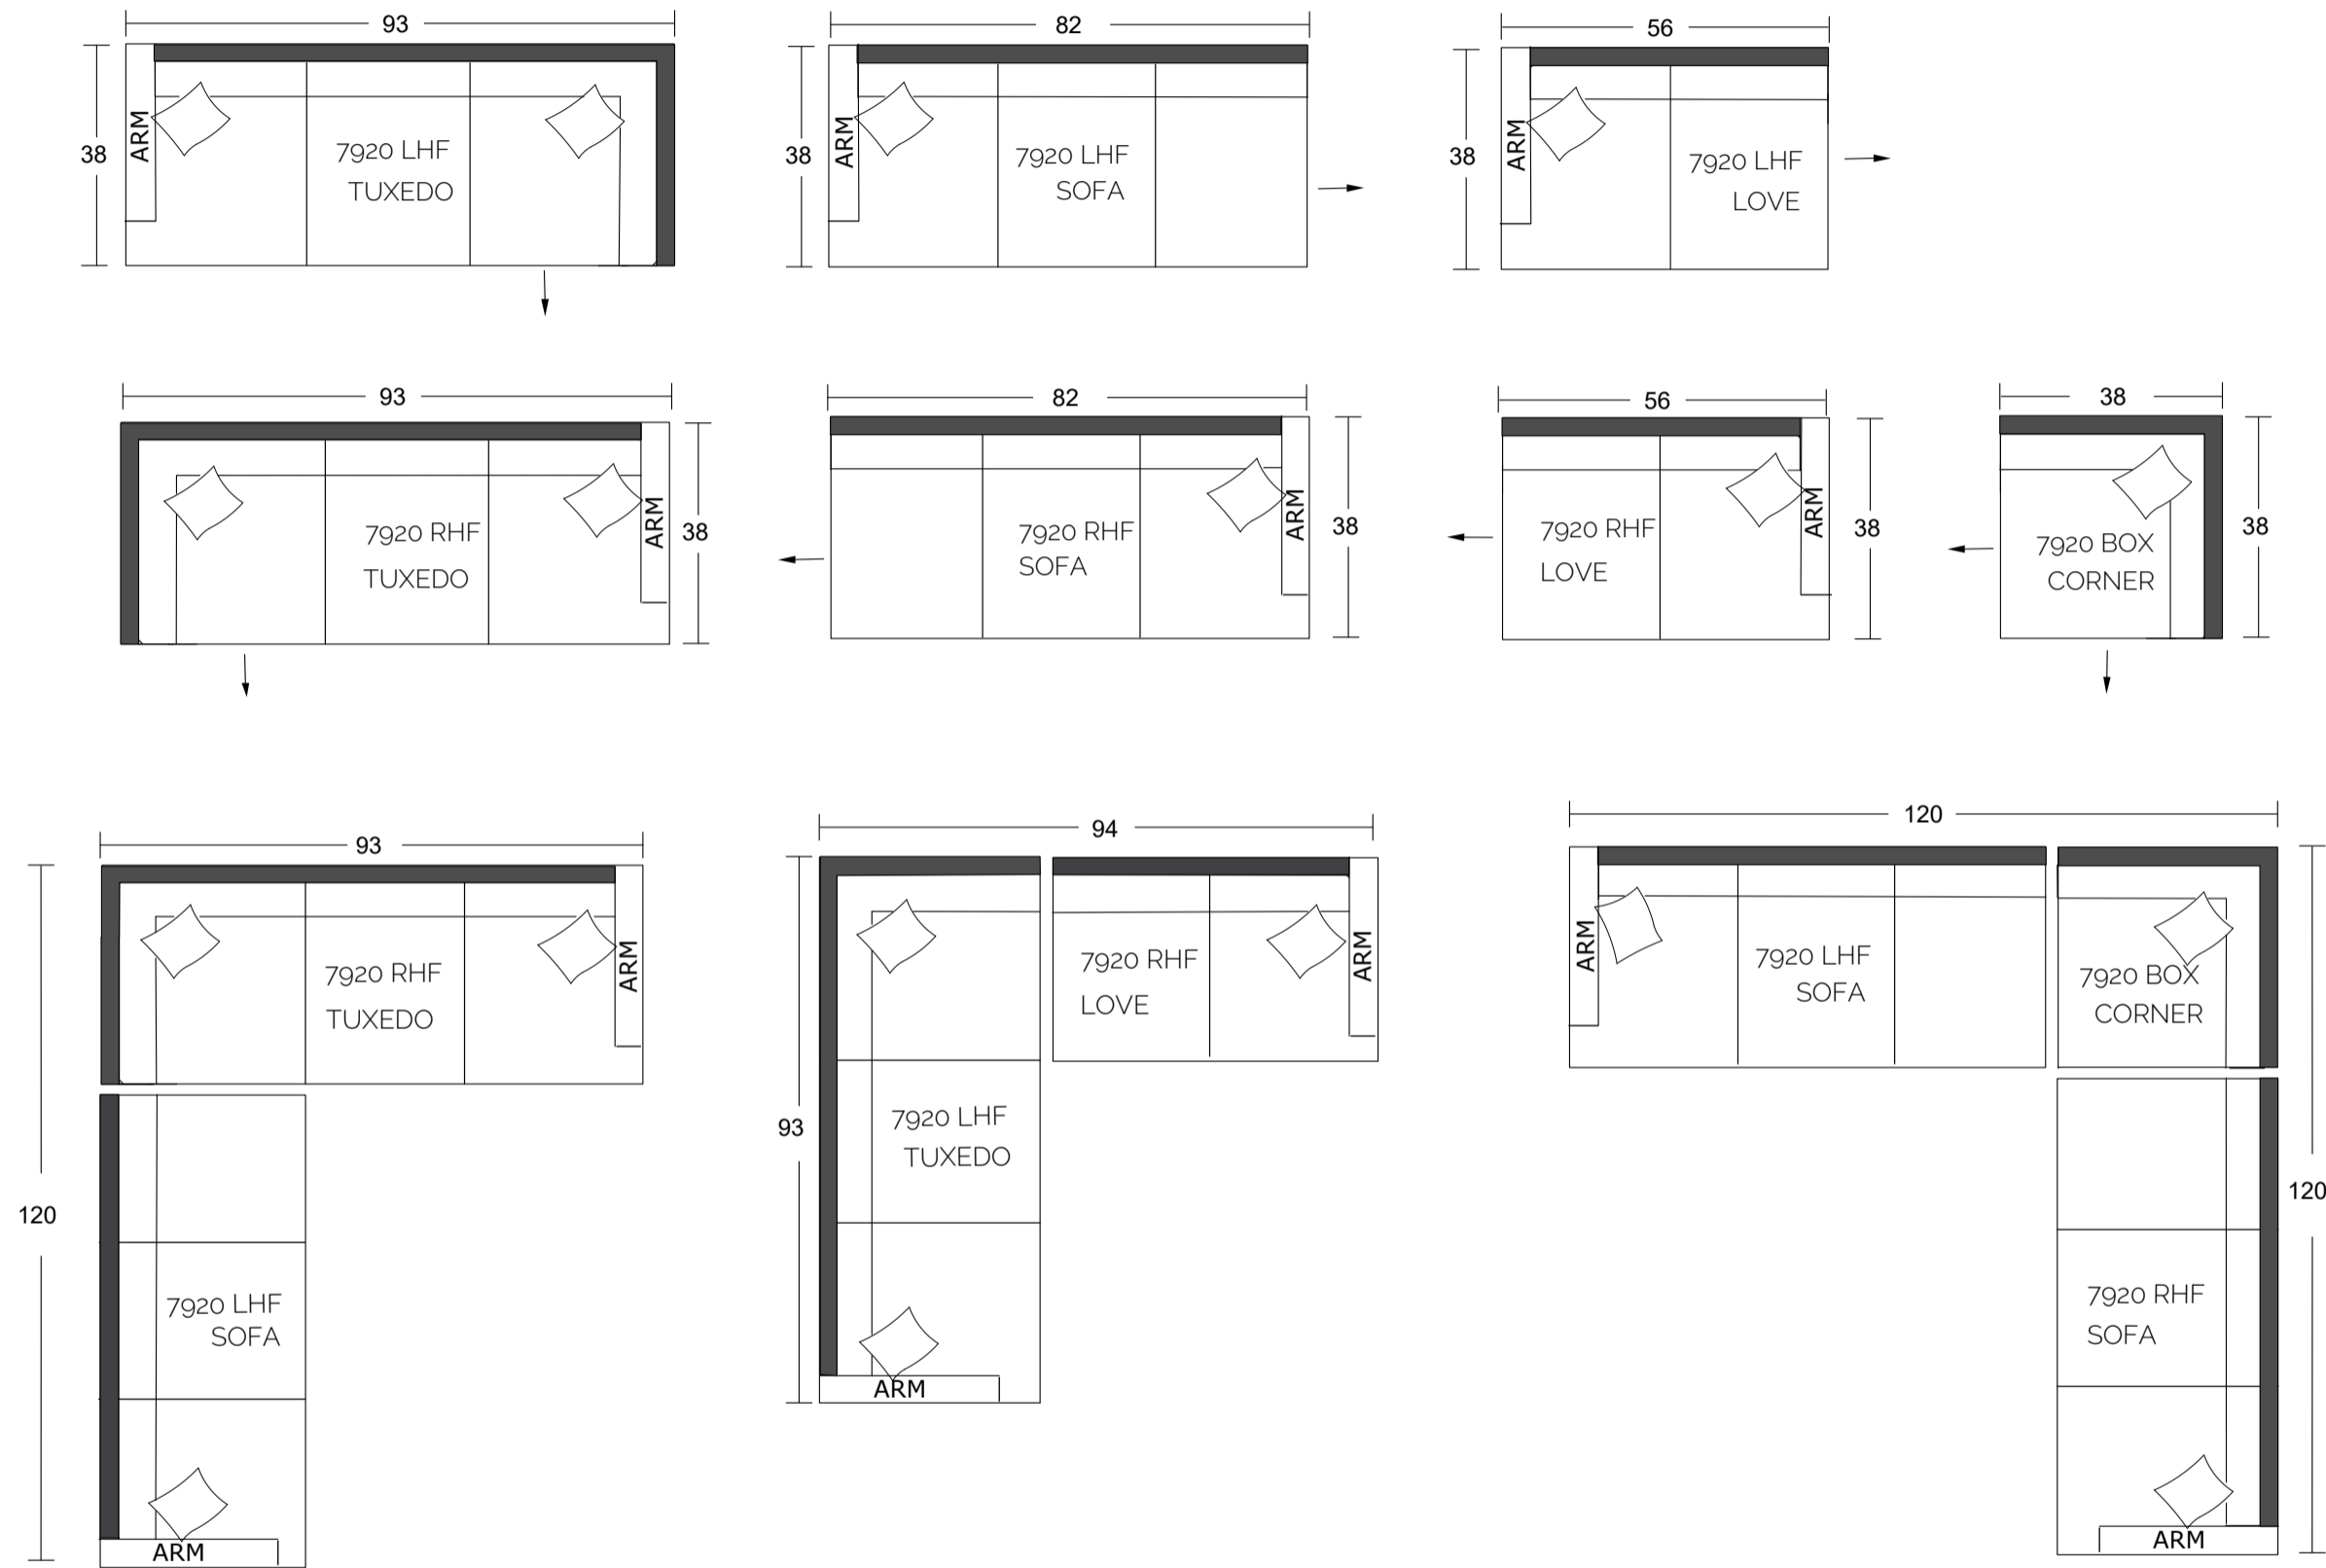

Sofa

Condo Sofa

Sideview

Specifications:

- 7" Flared round leg, walnut
- Sofa and Condo Sofa: 2 knife edge toss pillows (18"x18"), with zippers, accented to grade G
- Sectional: 1 knife edge toss pillow (18"x18"), with zippers, accented up to grade G (per arm or corner)
- No-Sag sinuous spring system with loose seat cushions
- Loose boxed back cushions
- No piping
- Pieces upholstered in leather do not include toss cushions
- Measurements may vary +/- 1"
- Novemeber 10th, 2021

COM Requirement	Yards
Sofa	14
Condo Sofa	13

Yardage indicated is based on 54" solid, railroaded,

Specifications:

- 7" Flared round leg, walnut
- Sofa and Condo Sofa: 2 knife edge toss pillows (18"x18"), with zippers, accented to grade G
- Sectional: 1 knife edge toss pillow (18"x18"), with zippers, accented up to grade G (per arm or corner)
- No-Sag sinuous spring system with loose seat cushions
- Loose boxed back cushions
- No piping
- Pieces upholstered in leather do not include toss cushions
- Measurements may vary +/- 1"
- Novemeber 10th, 2021

COM Requirement	Yards
Sofa	14
Condo Sofa	13
LHF/RHF Tuxedo	15
LHF/RHF Sofa	12.5
LHF/RHF Loveseat	9.25
Box Corner	7.5

Yardage indicated is based on 54" solid, railroaded,