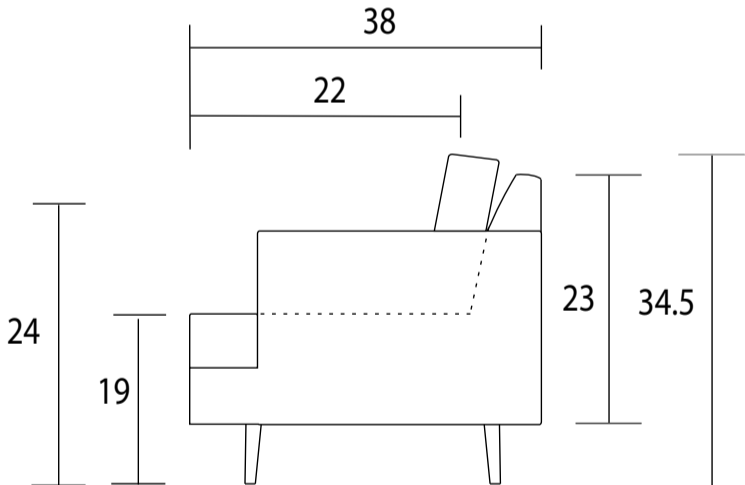

Sofa

Condo Sofa

Sideview

Specifications:

- 7" Flared round leg, walnut
- Sofa and Condo Sofa: 2 knife edge toss pillows (18"x18"), with zippers, accented to grade G
- Sectional: 1 knife edge toss pillow (18"x18"), with zippers, accented up to grade G (per arm or corner)
- No-Sag sinuous spring system with loose seat cushions
- Loose boxed back cushions
- No piping
- Pieces upholstered in leather do not include toss cushions
- Measurements may vary +/- 1"
- Novemeber 10th, 2021

COM Requirement	Yards
Sofa	14
Condo Sofa	13

Yardage indicated is based on 54" solid, railroaded,

Specifications:

- 7" Flared round leg, walnut
- Sofa and Condo Sofa: 2 knife edge toss pillows (18"x18"), with zippers, accented to grade G
- Sectional: 1 knife edge toss pillow (18"x18"), with zippers, accented up to grade G (per arm or corner)
- No-Sag sinuous spring system with loose seat cushions
- Loose boxed back cushions
- No piping
- Pieces upholstered in leather do not include toss cushions
- Measurements may vary +/- 1"
- Novemeber 10th, 2021

COM Requirement	Yards
Sofa	14
Condo Sofa	13
LHF/RHF Tuxedo	15
LHF/RHF Sofa	12.5
LHF/RHF Loveseat	9.25
Box Corner	7.5

Yardage indicated is based on 54" solid, railroaded,