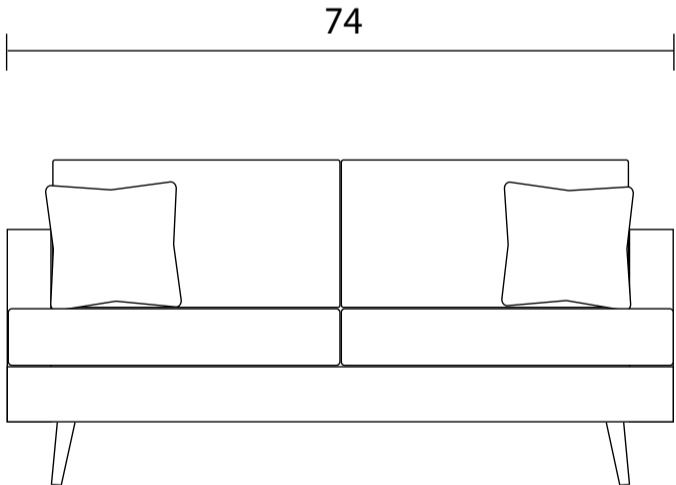

Sofa

Condo Sofa

Sideview

Specifications:

- 7" Flared round leg, walnut
- Sofa and Condo Sofa: 2 knife edge toss pillows (18"x18"), with zippers, accented to grade G
- Sectional: 1 knife edge toss pillow (18"x18"), with zippers, accented up to grade G (per arm or corner)
- No-Sag sinuous spring system with loose seat cushions
- Loose boxed back cushions
- No piping
- Pieces upholstered in leather do not include toss cushions
- Measurements may vary +/- 1"
- Novemeber 10th, 2021

COM Requirement	Yards
Sofa	14
Condo Sofa	13

Yardage indicated is based on 54" solid, railroaded,

Specifications:

- 7" Flared round leg, walnut
- Sofa and Condo Sofa: 2 knife edge toss pillows (18"x18"), with zippers, accented to grade G
- Sectional: 1 knife edge toss pillow (18"x18"), with zippers, accented up to grade G (per arm or corner)
- No-Sag sinuous spring system with loose seat cushions
- Loose boxed back cushions
- No piping
- Pieces upholstered in leather do not include toss cushions
- Measurements may vary +/- 1"
- Novemeber 10th, 2021

COM Requirement	Yards
Sofa	14
Condo Sofa	13
LHF/RHF Tuxedo	15
LHF/RHF Sofa	12.5
LHF/RHF Loveseat	9.25
Box Corner	7.5

Yardage indicated is based on 54" solid, railroaded,