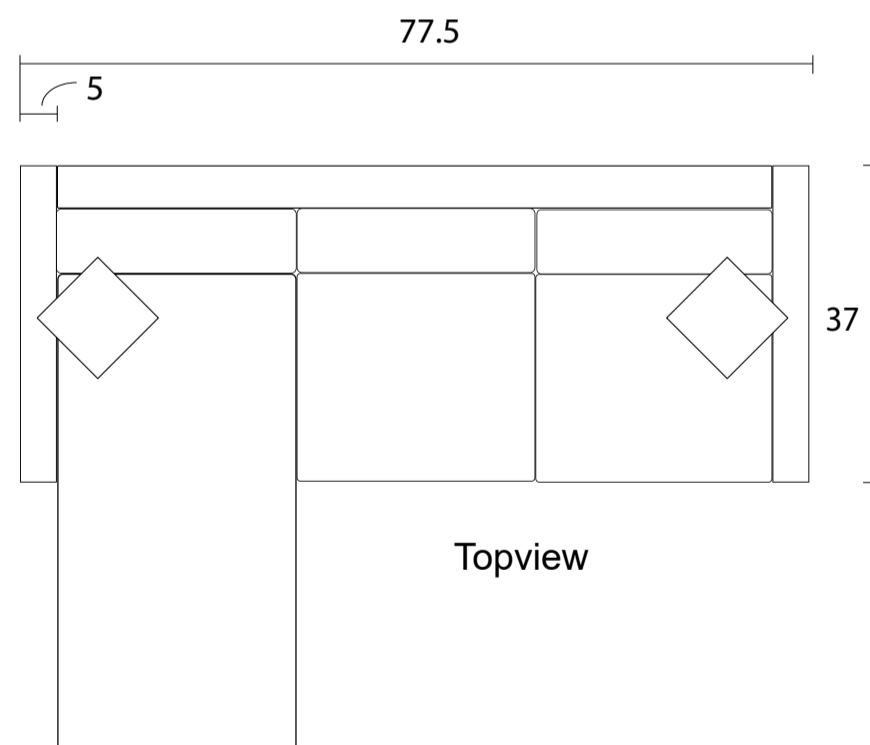

Sofa with Chaise / Front view

Topview

Sideview

Specifications:

5" skinny tapered leg in espresso, walnut or natural. Please specify on order

2 knife edge toss pillows (19"x19"), accented up to grade G

No-Sag sinuous spring system with loose seat cushions

Loose boxed back cushions

No piping

Pieces upholstered in leather do not include toss cushions

Measurements may vary +/- 1"

March 11th, 2026

COM Requirement Yards

Sofa with Chaise 14

Yardage indicated is based on 54" solid, railroaded, non-matched fabrics