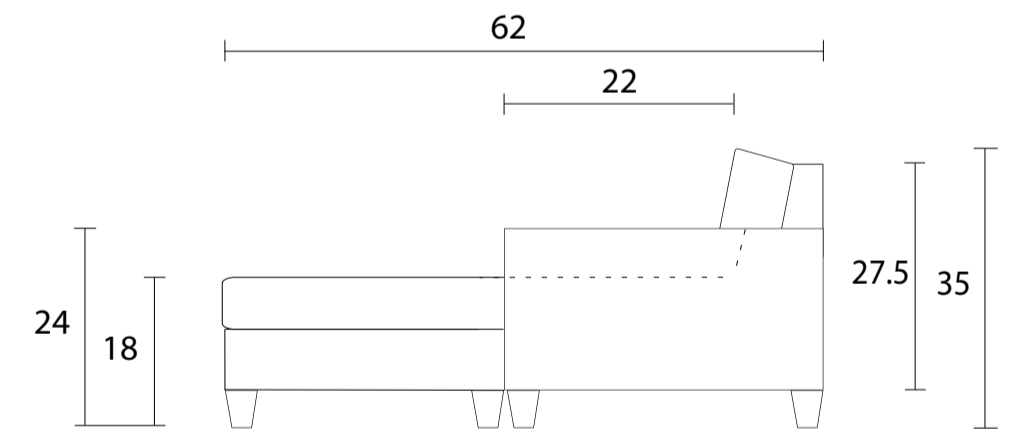

Sofa with Chaise / Front view

Topview

Sideview

Specifications:

5" skinny tapered leg in espresso, walnut or natural. Please specify on order

2 knife edge toss pillows (19"x19"), accented up to grade G

No-Sag sinuous spring system with loose seat cushions

Loose boxed back cushions

No piping

Pieces upholstered in leather do not include toss cushions

Measurements may vary +/- 1"

March 11th, 2026

COM Requirement Yards

Sofa with Chaise 14

Yardage indicated is based on 54" solid, railroaded, non-matched fabrics