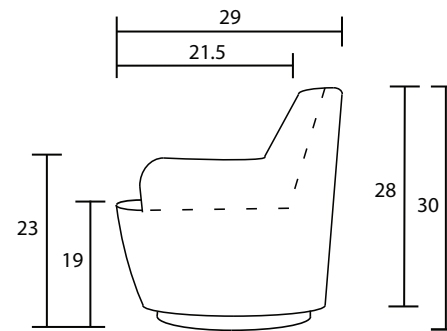

Chair

Sideview

Specifications:

Swivel base, standard is fabric covered; upgrade to brass or wood veneer

Webbed seat system with tight seat

Tight back

Piping on seat, outside arm and outside back

Measurements may vary +/- 1"

June 19th, 2024

COM Requirement	Yards
Chair	4

Yardage indicated is based on 54" solid, railroaded, non-matched fabrics