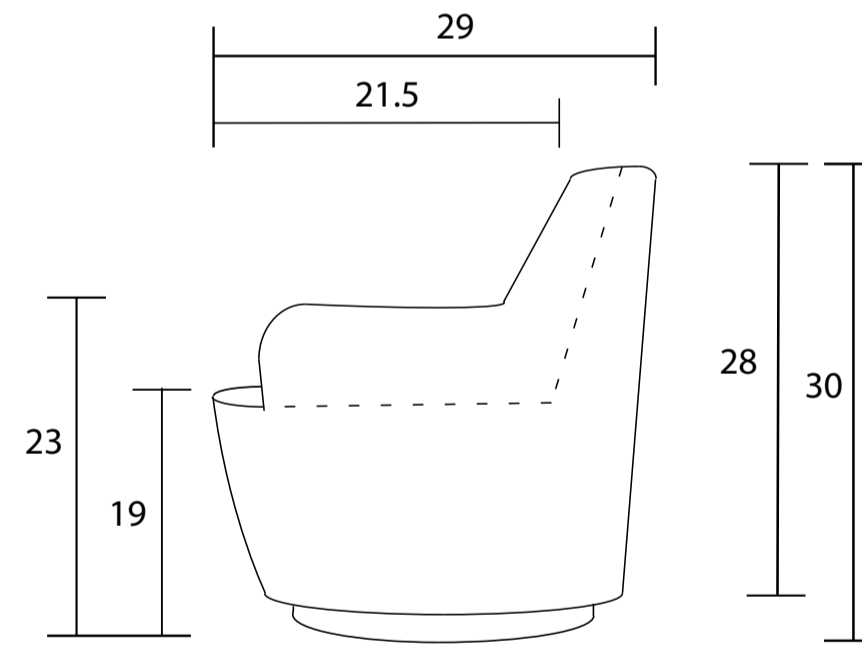

Chair

Sideview

Specifications:

- Upholstered Swivel base
- Webbed seat system with tight seat
- Tight back
- Piping on seat, outside arm and outside back
- Measurements may vary +/- 1"
- June 8th, 2020

COM Requirement	Yards
Chair	4