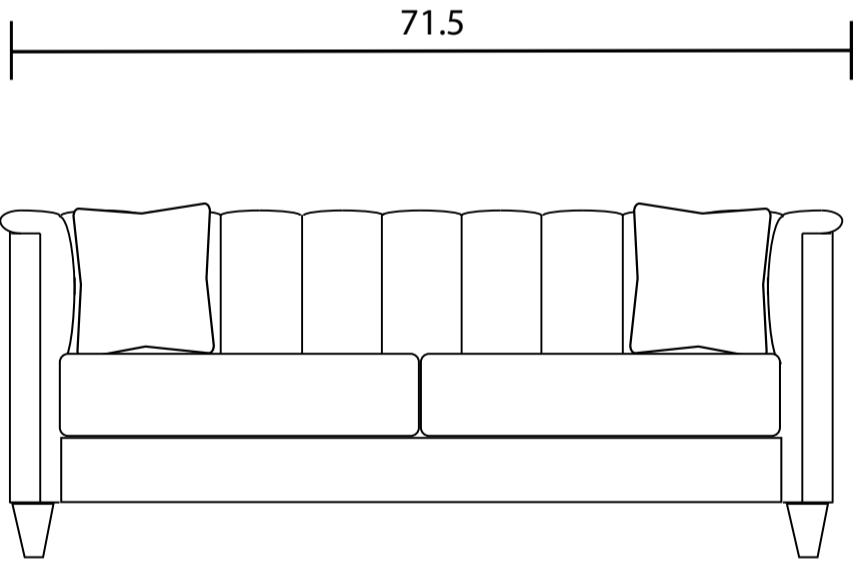

Sofa

Condo Sofa

Sideview

Specifications:

- 6" skinny tapered leg, espresso. Also available in walnut, please specify on order
- 2 knife edge toss pillows (18"x18"), with zipper, accented up to grade G
- No-Sag sinuous spring system with loose seat cushions
- Tight back
- No piping
- Pieces upholstered in leather do not include toss cushions
- Measurements may vary +/- 1"
- June 8th, 2020

COM Requirement	Yards
Sofa	12.25
Condo Sofa	11.25

Yardage indicated is based on 54" solid, railroaded, non-matched fabrics