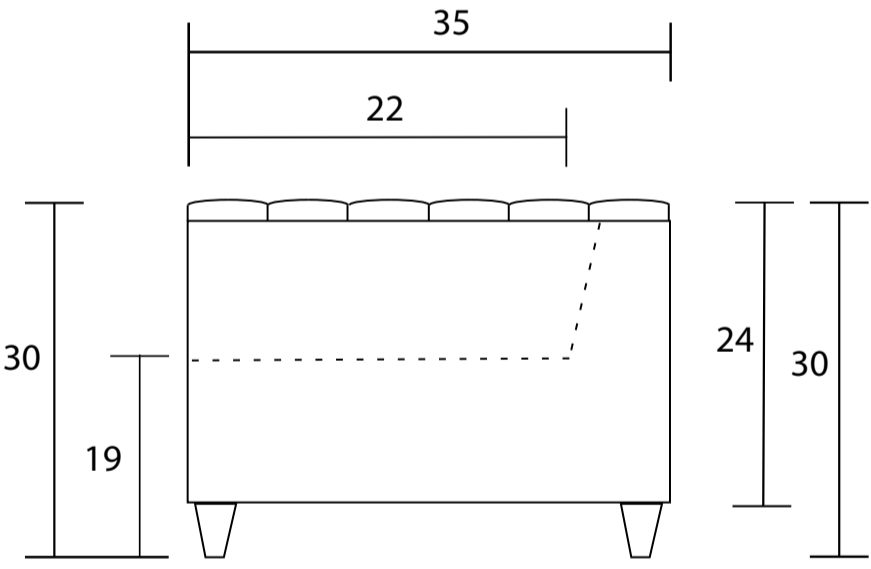

Sofa

Condo Sofa

Sideview

Specifications:

- 6" skinny tapered leg, espresso. Also available in walnut, please specify on order
- 2 knife edge toss pillows (18"x18"), with zipper, accented up to grade G
- No-Sag sinuous spring system with loose seat cushions
- Tight back
- No piping
- Pieces upholstered in leather do not include toss cushions
- Measurements may vary +/- 1"
- June 8th, 2020

COM Requirement	Yards
Sofa	12.25
Condo Sofa	11.25

Yardage indicated is based on 54" solid, railroaded, non-matched fabrics