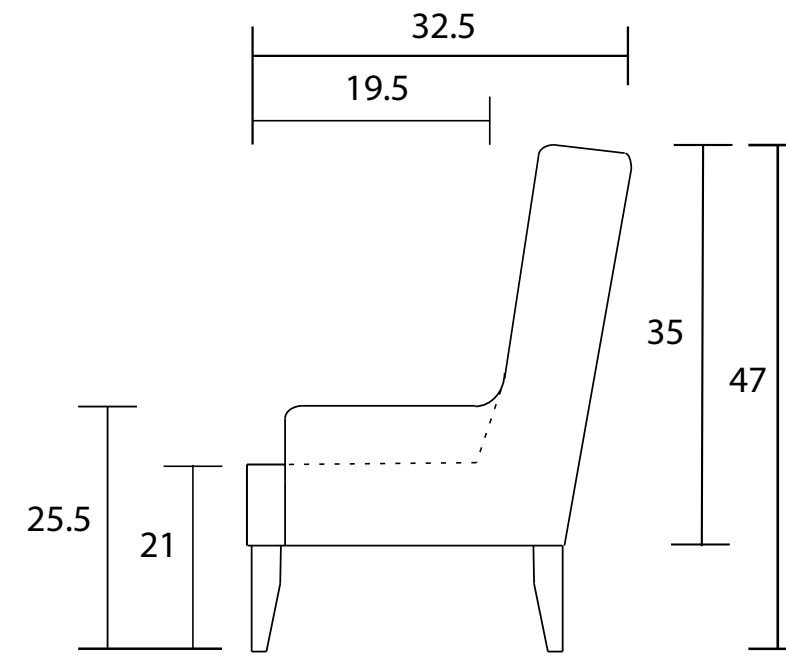

Chair

Sideview

Specifications:

12" built in leg, espresso. Also available in walnut, please specify on order

No-Sag sinuous spring system with tight seat

Tight Back

No piping

Measurements may vary +/- 1"

June 8th, 2020

COM Requirement	Yards
Chair	4.75