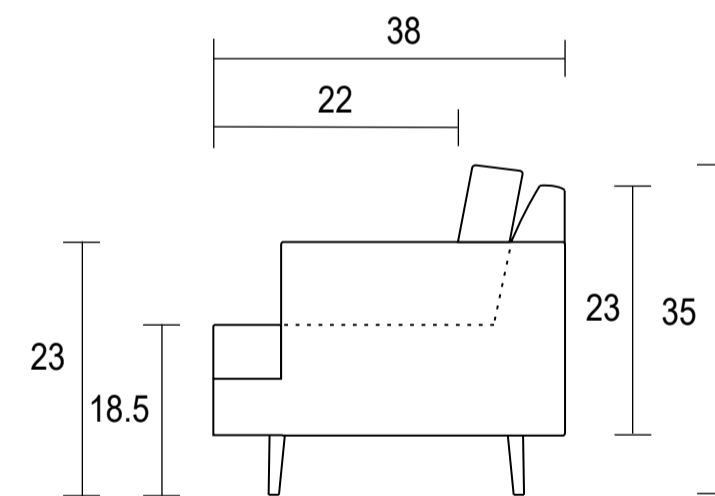

Sofa

Condo Sofa

Sideview

Ottoman

Specifications:

7" Flared round leg in espresso, walnut or natural. Please specify on order

Sofa and Condo Sofa: 2 knife edge toss pillows (19"x19"), with zippers, accented to grade G

Sectional: 1 knife edge toss pillow (19"x19"), with zippers, accented up to grade G (per arm or corner)

No-Sag sinuous spring system with loose seat cushions

Loose boxed back cushions

No piping

Pieces upholstered in leather do not include toss cushions

Measurement may vary +/- 1"

March 11th, 2026

COM Requirement	Yards
Sofa	14
Condo Sofa	13
LHF/RHF Tuxedo	15
LHF/RHF Sofa	12.5
LHF/RHF Loveseat	9.25
Box Corner	7.5
Ottoman	3

Yardage indicated is based on 54" solid, railroaded, non-matched fabrics

WHITTAKER DESIGNS

DIXON SECTIONAL

MODEL #7920

Specifications:

- 7" Flared round leg in espresso, walnut or natural. Please specify on order
- Sofa and Condo Sofa: 2 knife edge toss pillows (19"x19"), with zippers, accented to grade G
- Sectional: 1 knife edge toss pillow (19"x19"), with zippers, accented up to grade G (per arm or corner)
- No-Sag sinuous spring system with loose seat cushions
- Loose boxed back cushions
- No piping
- Pieces upholstered in leather do not include toss cushions
- Measurement may vary +/- 1"
- March 11th, 2026