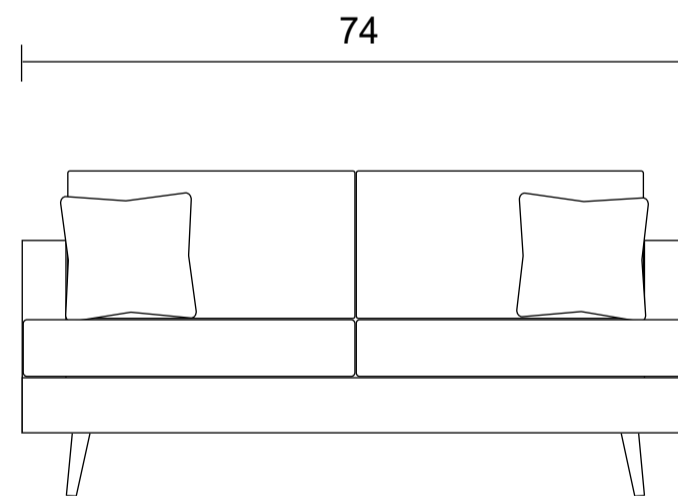

Sofa

Condo Sofa

Sideview

Ottoman

Specifications:

7" Flared round leg in espresso, walnut or natural. Please specify on order

Sofa and Condo Sofa: 2 knife edge toss pillows (19"x19"), with zippers, accented to grade G

Sectional: 1 knife edge toss pillow (19"x19"), with zippers, accented up to grade G (per arm or corner)

No-Sag sinuous spring system with loose seat cushions

Loose boxed back cushions

No piping

Pieces upholstered in leather do not include toss cushions

Measurement may vary +/- 1"

March 11th, 2026

COM Requirement	Yards
Sofa	14
Condo Sofa	13
LHF/RHF Tuxedo	15
LHF/RHF Sofa	12.5
LHF/RHF Loveseat	9.25
Box Corner	7.5
Ottoman	3

Yardage indicated is based on 54" solid, railroaded, non-matched fabrics

WHITTAKER DESIGNS

DIXON SECTIONAL

MODEL #7920

Specifications:

- 7" Flared round leg in espresso, walnut or natural. Please specify on order
- Sofa and Condo Sofa: 2 knife edge toss pillows (19"x19"), with zippers, accented to grade G
- Sectional: 1 knife edge toss pillow (19"x19"), with zippers, accented up to grade G (per arm or corner)
- No-Sag sinuous spring system with loose seat cushions
- Loose boxed back cushions
- No piping
- Pieces upholstered in leather do not include toss cushions
- Measurement may vary +/- 1"
- March 11th, 2026