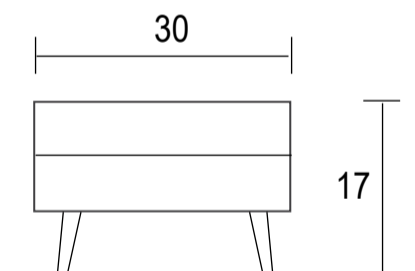

Sofa

Condo Sofa

Sideview

Ottoman

Specifications:

7" Flared round leg in espresso, walnut or natural. Please specify on order

Sofa and Condo Sofa: 2 knife edge toss pillows (19"x19"), with zippers, accented to grade G

Sectional: 1 knife edge toss pillow (19"x19"), with zippers, accented up to grade G (per arm or corner)

No-Sag sinuous spring system with loose seat cushions

Loose boxed back cushions

No piping

Pieces upholstered in leather do not include toss cushions

Measurement may vary +/- 1"

March 11th, 2026

COM Requirement	Yards
Sofa	14
Condo Sofa	13
LHF/RHF Tuxedo	15
LHF/RHF Sofa	12.5
LHF/RHF Loveseat	9.25
Box Corner	7.5
Ottoman	3

Yardage indicated is based on 54" solid, railroaded, non-matched fabrics

WHITTAKER DESIGNS

DIXON SECTIONAL

MODEL #7920

Specifications:

- 7" Flared round leg in espresso, walnut or natural. Please specify on order
- Sofa and Condo Sofa: 2 knife edge toss pillows (19"x19"), with zippers, accented to grade G
- Sectional: 1 knife edge toss pillow (19"x19"), with zippers, accented up to grade G (per arm or corner)
- No-Sag sinuous spring system with loose seat cushions
- Loose boxed back cushions
- No piping
- Pieces upholstered in leather do not include toss cushions
- Measurement may vary +/- 1"
- March 11th, 2026