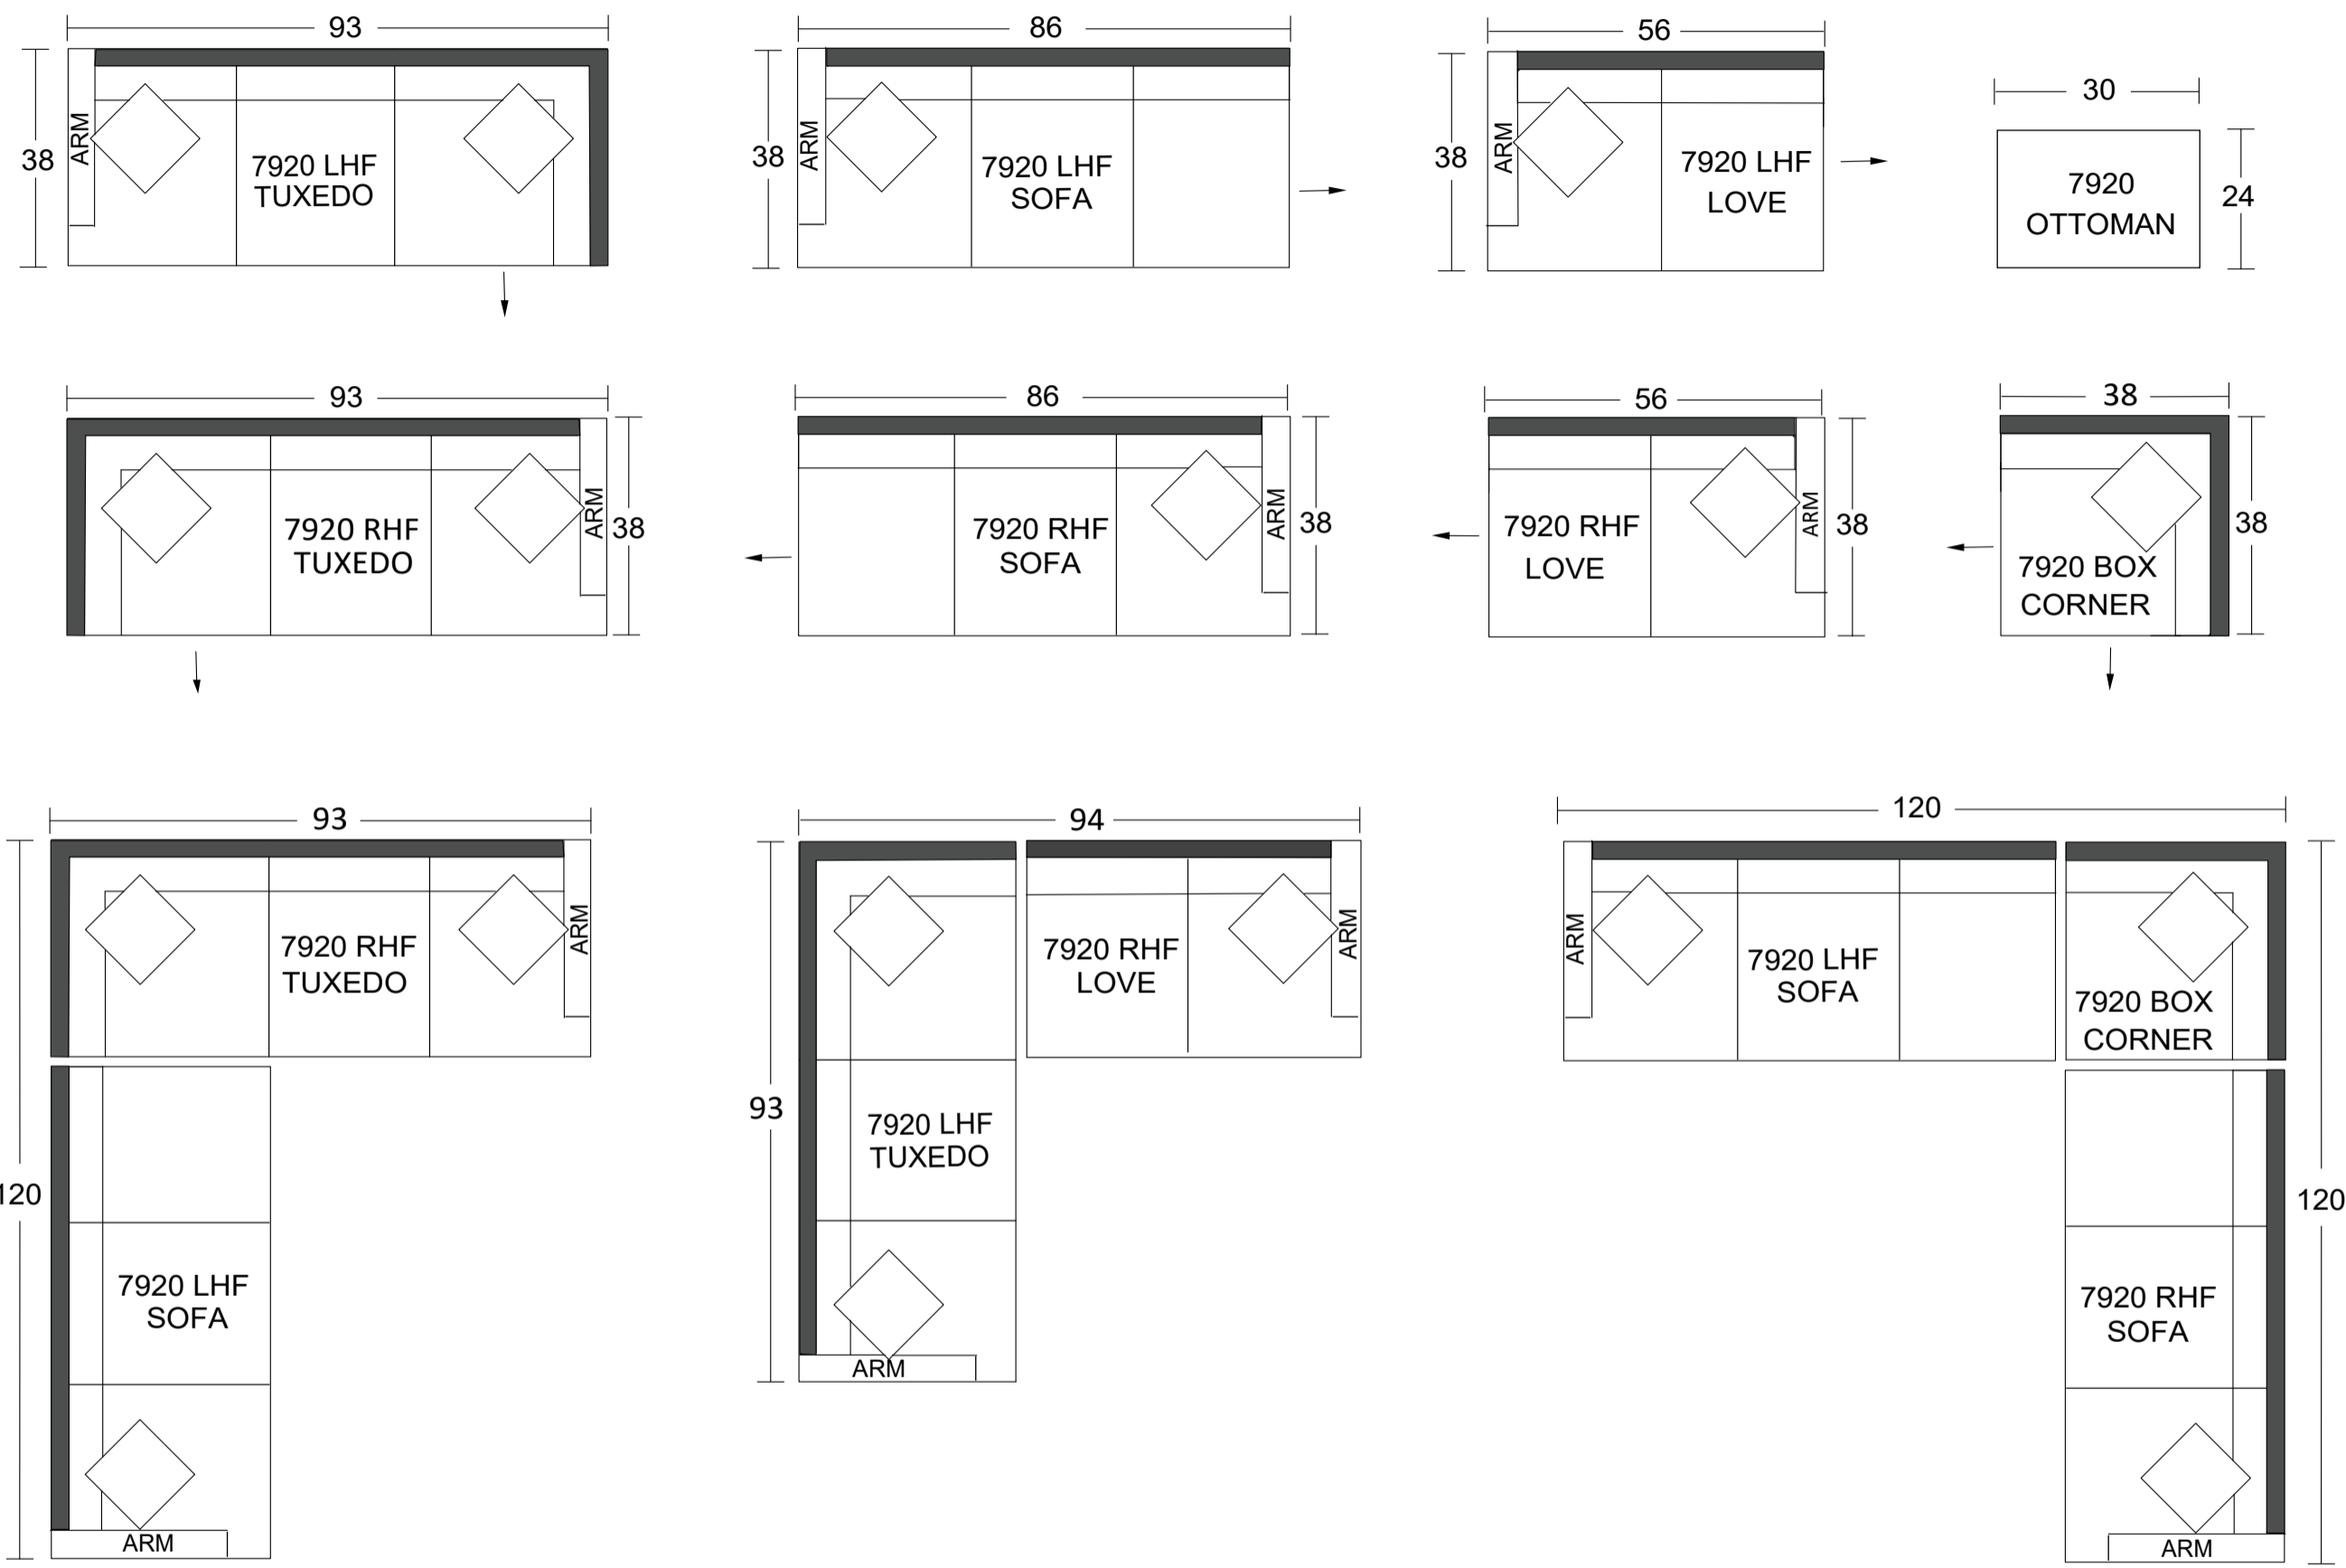

Sofa

Condo Sofa

Sideview

Ottoman

Specifications:

7" Flared round leg in espresso, walnut or natural. Please specify on order

Sofa and Condo Sofa: 2 knife edge toss pillows (19"x19"), with zippers, accented to grade G

Sectional: 1 knife edge toss pillow (19"x19"), with zippers, accented up to grade G (per arm or corner)

No-Sag sinuous spring system with loose seat cushions

Loose boxed back cushions

No piping

Pieces upholstered in leather do not include toss cushions

Measurement may vary +/- 1"

March 11th, 2026

COM Requirement	Yards
Sofa	14
Condo Sofa	13
LHF/RHF Tuxedo	15
LHF/RHF Sofa	12.5
LHF/RHF Loveseat	9.25
Box Corner	7.5
Ottoman	3

Yardage indicated is based on 54" solid, railroaded, non-matched fabrics

WHITTAKER DESIGNS

DIXON SECTIONAL

MODEL #7920

Specifications:

- 7" Flared round leg in espresso, walnut or natural. Please specify on order
- Sofa and Condo Sofa: 2 knife edge toss pillows (19"x19"), with zippers, accented to grade G
- Sectional: 1 knife edge toss pillow (19"x19"), with zippers, accented up to grade G (per arm or corner)
- No-Sag sinuous spring system with loose seat cushions
- Loose boxed back cushions
- No piping
- Pieces upholstered in leather do not include toss cushions
- Measurement may vary +/- 1"
- March 11th, 2026