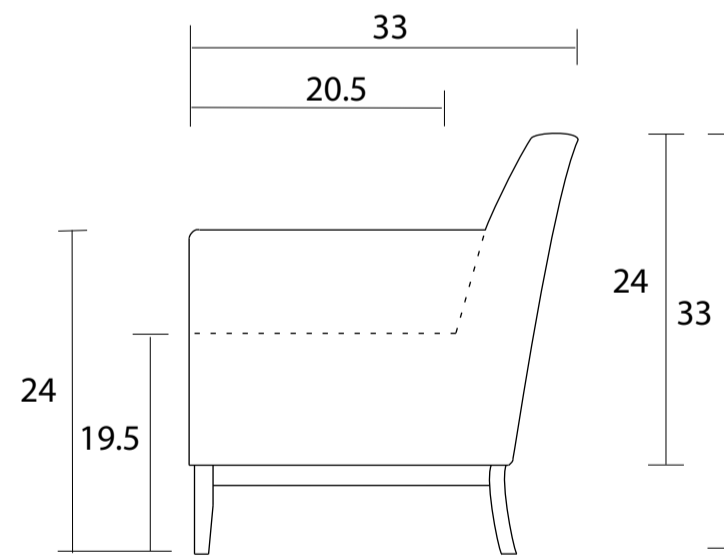

Chair

Sideview

Specifications:

g" show wood base, walnut. Also available in espresso, please specify on order

No-Sag sinious spring system with loose seat cushion

Tight back

Measurements may vary +/- 1"

July, 7th. 2021

COM Requirement	Yards
Chair	5

Yardage indicated is based on 54" solid, railroaded, non-matched fabrics