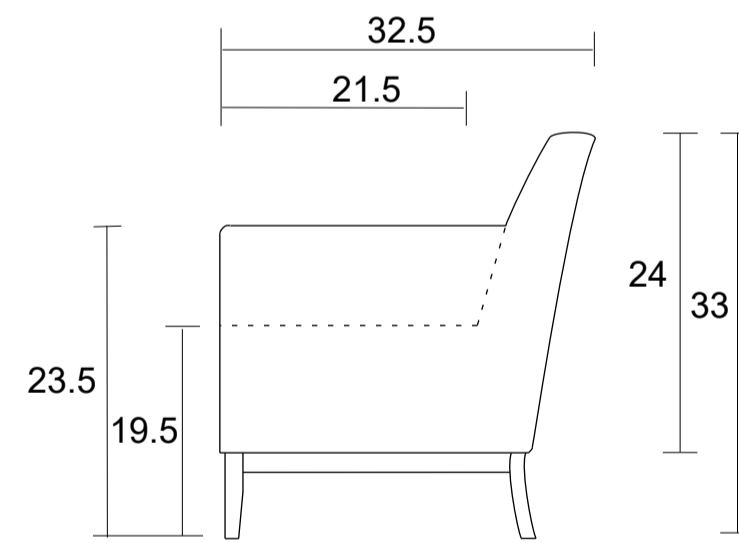

Chair

Sideview

Specifications:

9" showood base in espresso, walnut or natural. Please specify on order

No-Sag sinious spring system with loose seat cushion

Tight back

Measurements may vary +/- 1"

March 11th, 2026

COM Requirement Yards

Chair 5

Yardage indicated is based on 54" solid, railroaded, non-matched fabrics