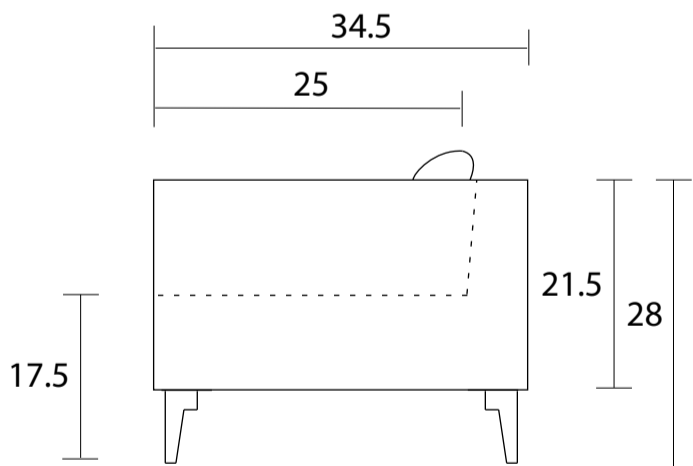

Sofa

Sideview

Specifications:
 8" Metal tapered leg, black
 Sofa: two knife edge back pillows (31" x 16") with zippers, self or accented (up to Grade G)
 Outside Back and Outside Arm finished with continuous welting
 Measurements may vary +/- 1"
 October 20th, 2021

COM Requirement	Yards
Sofa	12

Yardage indicated is based on 54" solid, railroaded, non-matched fabrics