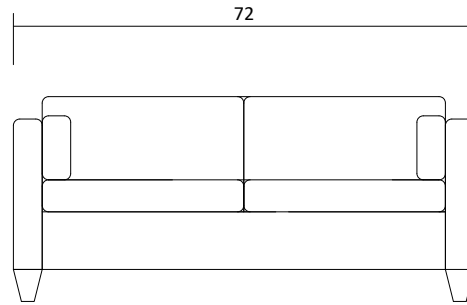

Sofa

Condo Sofa

Chair

Sideview

Specifications:

- 5" Tapered leg, espresso
- 2 Boxed kidney, 23"x10"x7.5", self-piped, with zippers and jackets, accented up to Grade G
- No-Sag sinuous spring system with loose seat cushions
- Loose boxed back cushions, with piping
- Piping on arms, back cushions and seat cushions
- Pieces upholstered in leather have no piping, and do not include kidney cushions
- Measurements may vary +/- 1"

Aug 30th, 2022

COM Requirement Yards

Sofa:	14
Condo Sofa:	13.5
Chair:	6