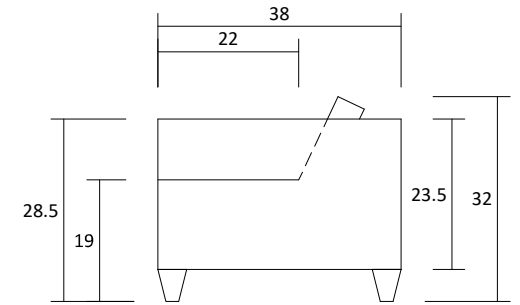

Sofa

Condo Sofa

Chair

Sideview

Specifications:

- 5" Tapered leg, espresso
- 2 Boxed kidney, 23"x10"x7.5", self-piped, with zippers and jackets, accented up to Grade G
- No-Sag sinuous spring system with loose seat cushions
- Loose boxed back cushions, with piping
- Piping on arms, back cushions and seat cushions
- Pieces upholstered in leather have no piping, and do not include kidney cushions
- Measurements may vary +/- 1"