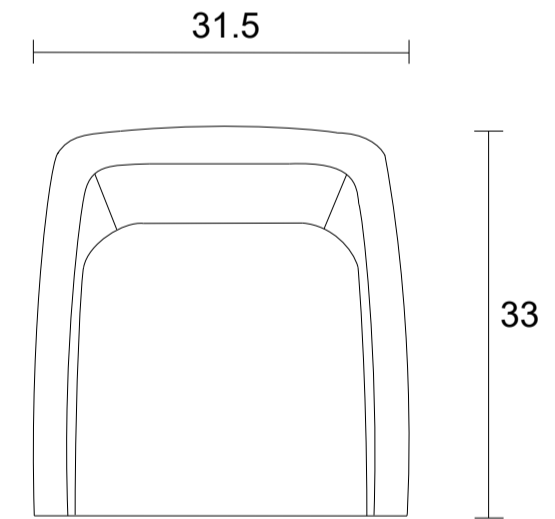

Chair

Sideview

Top view

Specifications:
 Swivel base, standard is fabric covered; upgrade to brass or wood veneer
 No-Sag sinuous spring system with tight seat
 Tight back
 Piping on outside arms and back
 Measurement may vary +/- 1"
 March 11th, 2026

COM Requirement	Yards
Chair	5.5

Yardage indicated is based on 54" solid, railroaded, non-matched fabrics