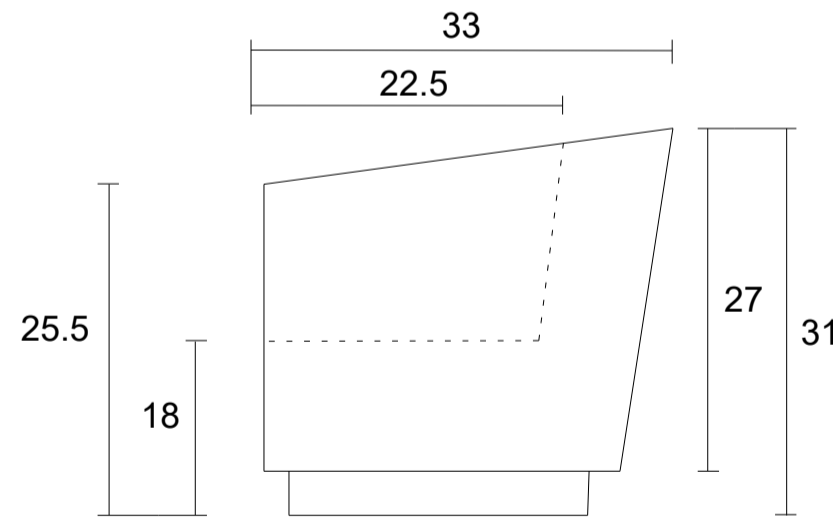

Chair

Sideview

Top view

Specifications:
 Swivel base, standard is fabric covered; upgrade to brass or wood veneer
 No-Sag sinuous spring system with tight seat
 Tight back
 Piping on outside arms and back
 Measurement may vary +/- 1"
 March 11th, 2026

COM Requirement	Yards
Chair	5.5

Yardage indicated is based on 54" solid, railroaded, non-matched fabrics