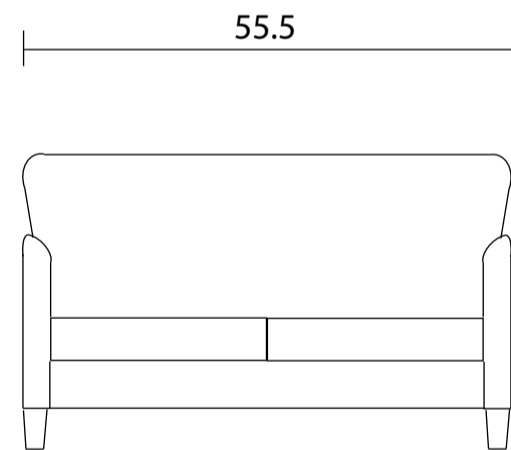

Sofa

Loveseat

Chair

Sideview

Specifications:
 5" skinny tapered leg, espresso
 Bull nose loose seat cushion with flow through seating
 Measurements may vary +/- 1"
 October 16th. 2023

COM Requirement	Yards
Sofa	9
Loveseat	7
Chair	5