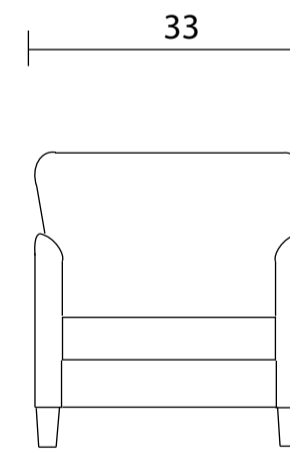

Sofa

Loveseat

Chair

Sideview

Specifications:
 5" skinny tapered leg, espresso
 Bull nose loose seat cushion with flow through seating
 Measurements may vary +/- 1"
 October 16th. 2023

COM Requirement	Yards
Sofa	9
Loveseat	7
Chair	5