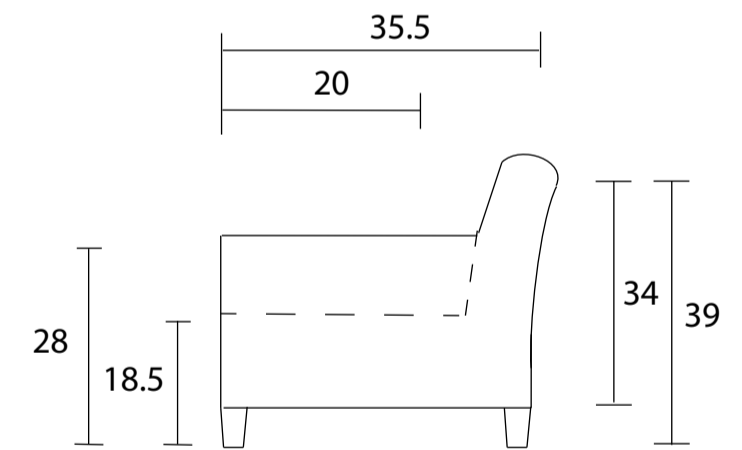

Sofa

Loveseat

Chair

Sideview

Specifications:
 5" skinny tapered leg, espresso
 Bull nose loose seat cushion with flow through seating
 Measurements may vary +/- 1"
 October 16th. 2023

COM Requirement	Yards
Sofa	9
Loveseat	7
Chair	5