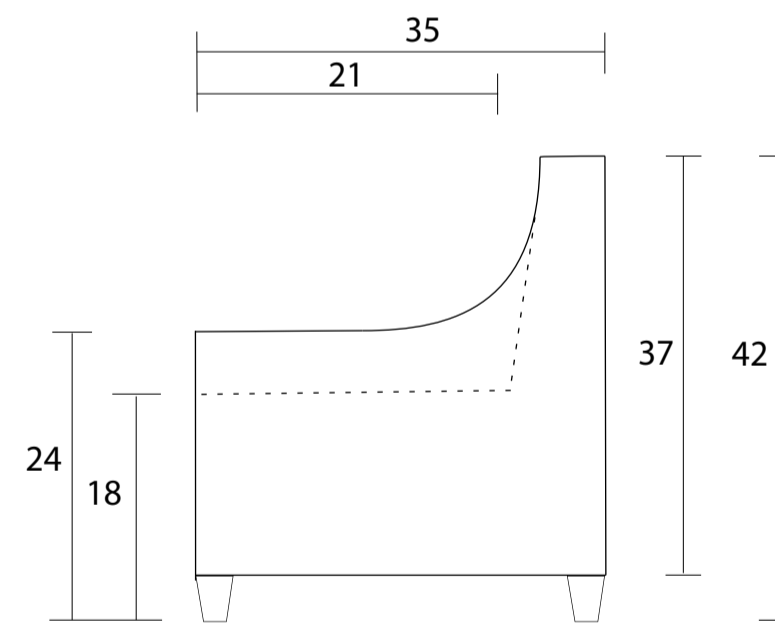

Chair

Sideview

Specifications:

5" skinny tapered leg, espresso

Bull nose loose seat cushion with flow through seating

Measurements may vary +/- 1"

October 16th, 2023

| COM Requirement | Yards |
|-----------------|-------|
| Chair | 5.5 |