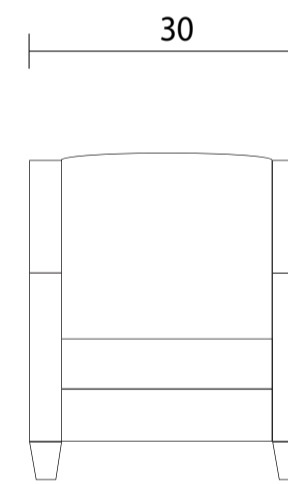

Sofa

Loveseat

Chair

Sideview

Specifications:

- 5" skinny tapered leg, espresso
- Bull nose loose seat cushion with flow through seating
- Measurements may vary +/- 1"
- October 16th, 2023

COM Requirement	Yards
Sofa	9
Loveseat	7.5
Chair	4.5