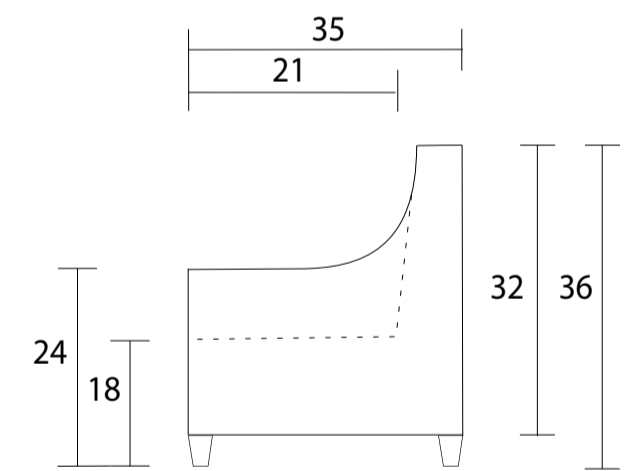

Sofa

Loveseat

Chair

Sideview

Specifications:

- 5" skinny tapered leg, espresso
- Bull nose loose seat cushion with flow through seating
- Measurements may vary +/- 1"
- October 16th, 2023

COM Requirement	Yards
Sofa	9
Loveseat	7.5
Chair	4.5