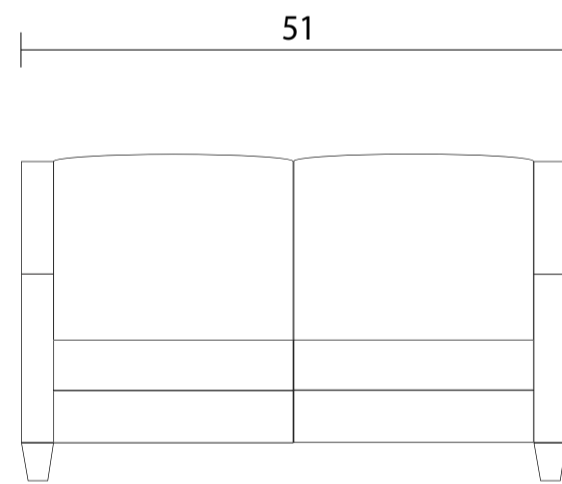

Sofa

Loveseat

Chair

Sideview

Specifications:

- 5" skinny tapered leg, espresso
- Bull nose loose seat cushion with flow through seating
- Measurements may vary +/- 1"
- October 16th, 2023

COM Requirement	Yards
Sofa	9
Loveseat	7.5
Chair	4.5