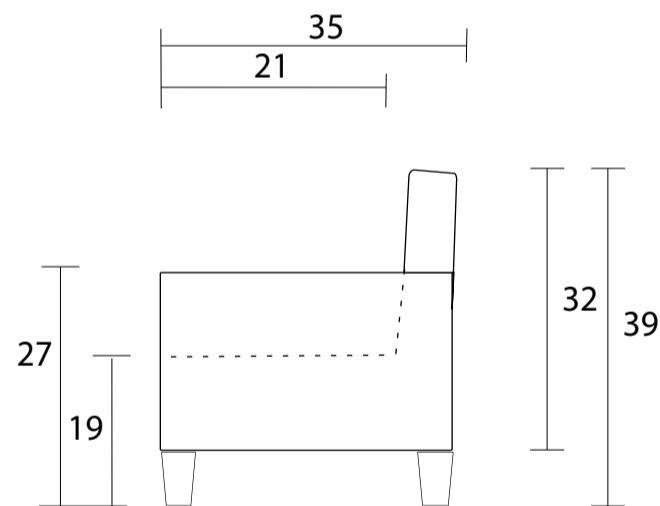

Sofa

Loveseat

Chair

Sideview

Specifications:

6" tapered leg, espresso

Bull nose loose seat cushion with flow through seating

Measurements may vary +/- 1"

October 16th, 2023

COM Requirement	Yards
Sofa	9
Loveseat	7.5
Chair	5

Yardage indicated is based on 54" solid, railroaded, non-matched fabrics