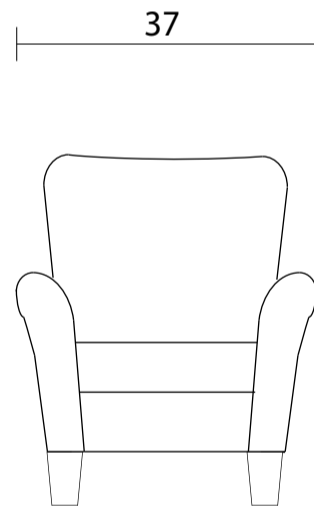

Sofa

Loveseat

Chair

Sideview

Specifications:

6" tapered leg, espresso

Bull nose loose seat cushion with flow through seating

Measurements may vary +/- 1"

October 16th, 2023

COM Requirement	Yards
Sofa	9
Loveseat	7.5
Chair	5

Yardage indicated is based on 54" solid, railroaded, non-matched fabrics