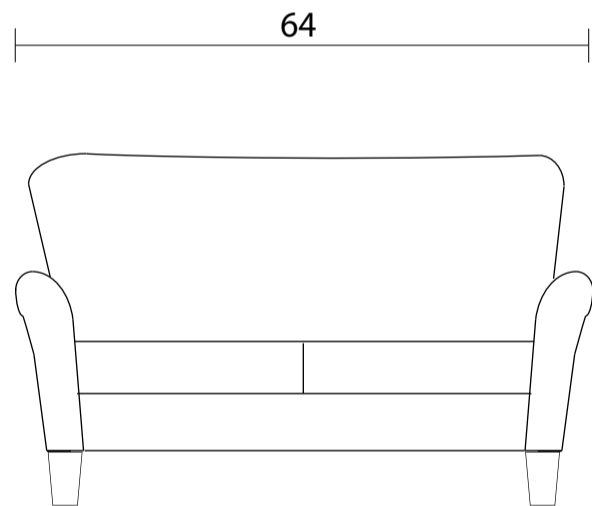

Sofa

Loveseat

Chair

Sideview

Specifications:

6" tapered leg, espresso

Bull nose loose seat cushion with flow through seating

Measurements may vary +/- 1"

October 16th, 2023

COM Requirement	Yards
Sofa	9
Loveseat	7.5
Chair	5

Yardage indicated is based on 54" solid, railroaded, non-matched fabrics