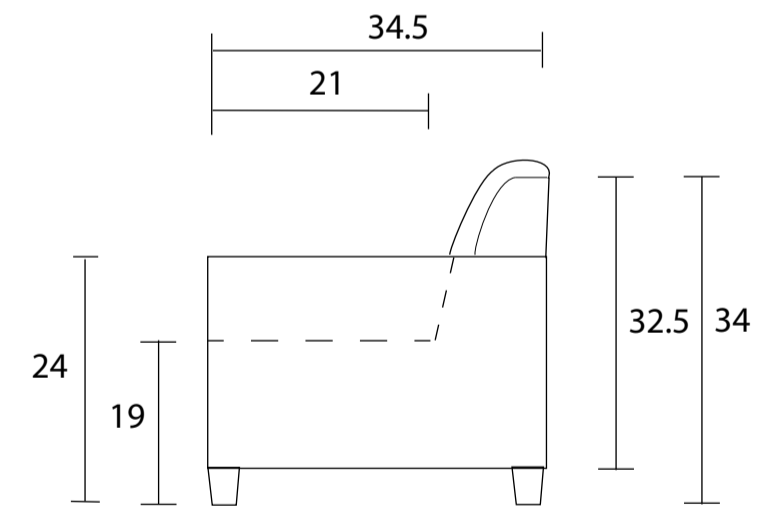

Sofabed Queen

Sofabed Double

Sideview

Specifications:
 3" square tapered leg, espresso
 Bull nose loose seat cushion
 Measurements may vary +/- 1"
 October 16th. 2023

COM Requirement	Yards
Sofabed Queen	9
Sofabed Double	8.5