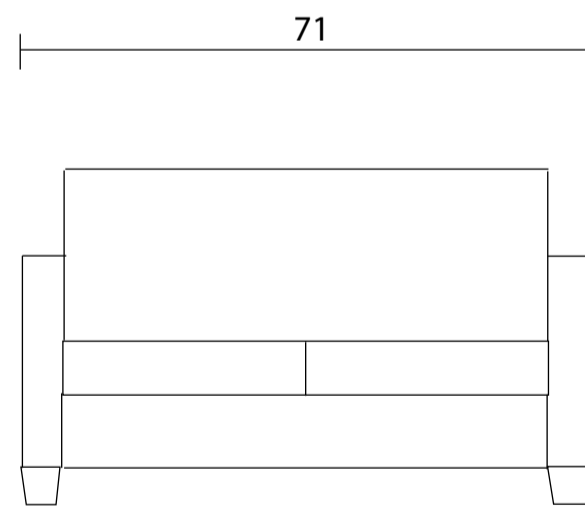

Sofabed Queen

Sofabed Double

Sideview

Specifications:
 3" square tapered leg, espresso
 Bull nose loose seat cushion
 Measurements may vary +/- 1"
 October 16th. 2023

COM Requirement	Yards
Sofabed Queen	9
Sofabed Double	8.5