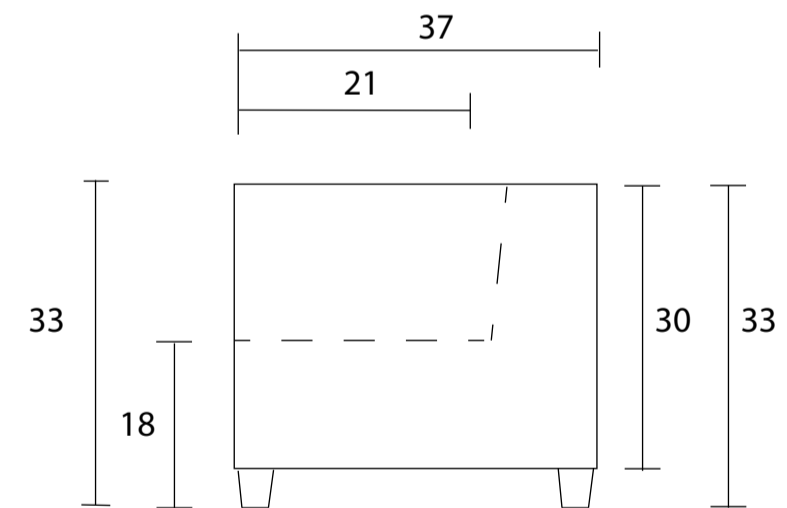

Sofabed Queen

Sofabed Double

Sideview

Specifications:  
 3" square tapered leg, natural  
 Banded seat cushion  
 Measurements may vary +/- 1"  
 October 16th, 2023

COM Requirement	Yards
Sofabed Queen	10.5
Sofabed Double	10

Yardage indicated is based on 54" solid, railroaded, non-matched fabrics