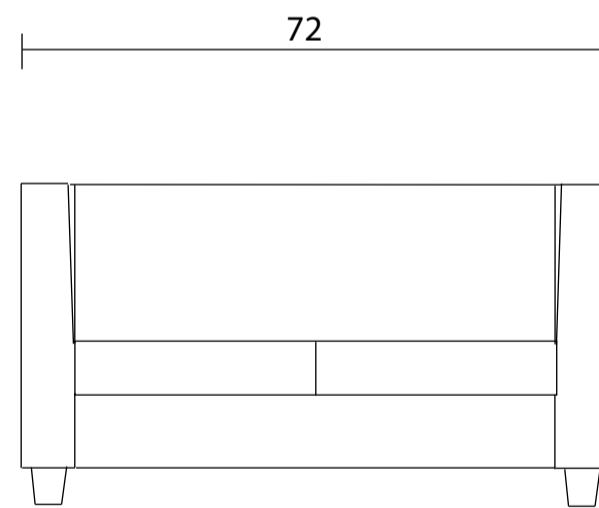

Sofabed Queen

Sofabed Double

Sideview

Specifications:  
 3" square tapered leg, natural  
 Banded seat cushion  
 Measurements may vary +/- 1"  
 October 16th, 2023

COM Requirement	Yards
Sofabed Queen	10.5
Sofabed Double	10

Yardage indicated is based on 54" solid, railroaded, non-matched fabrics