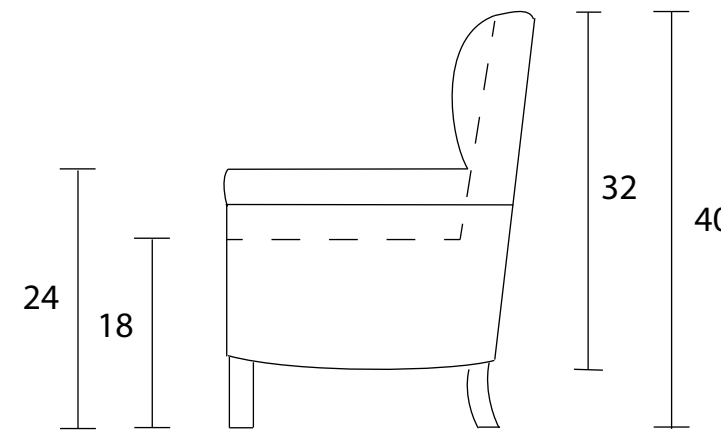

Chair

Sideview

Specifications:
 8" Chippendale leg, flared back leg, espresso
 Bull nose loose seat cushion with flow through seating
 Measurements may vary +/- 1"
 October 16th. 2023

COM Requirement	Yards
Chair	5