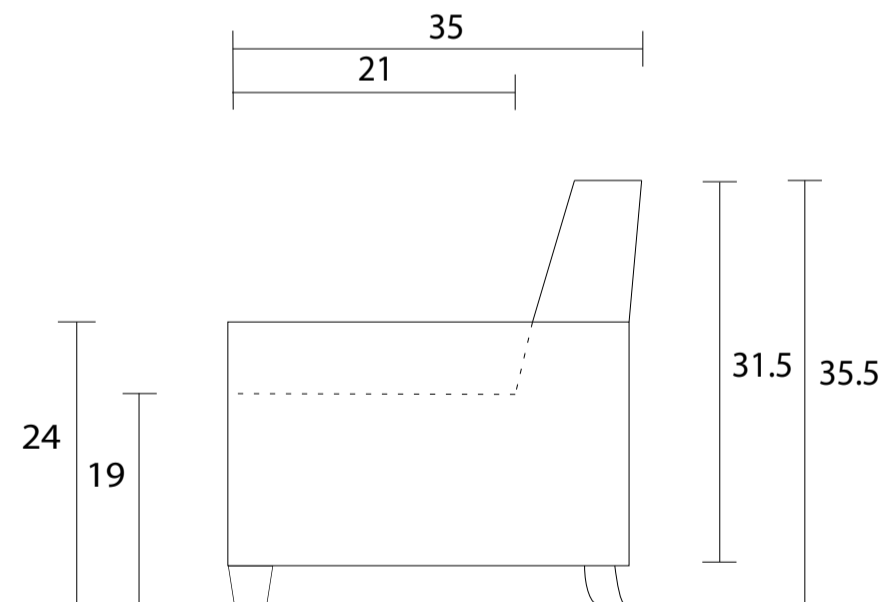

Chair

Sideview

Specifications:

4" square tapered leg, espresso

Bull nose loose seat cushion with flow through seating

Measurements may vary +/- 1"

October 16th, 2023

COM Requirement Yards

Chair: 5