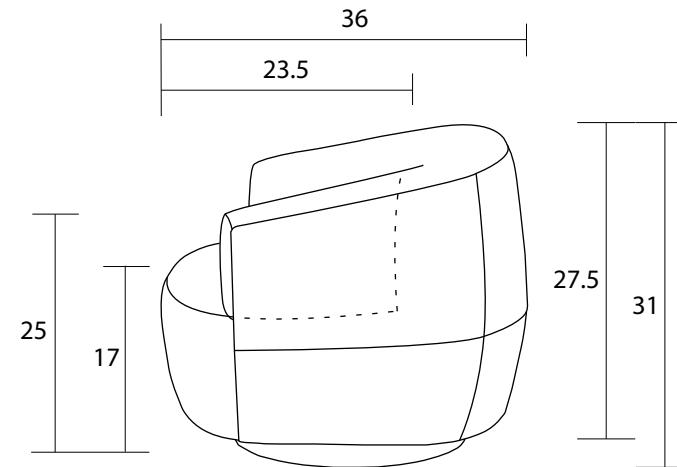

Chair

Sideview

Specifications:
Swivel base, standard is fabric covered; upgrade to brass cover
No-Sag sinuous spring system with tight seat
Tight back
Measurements may vary +/- 1"
February 13th, 2024

COM Requirement	Yards
Chair:	5.5

Yardage indicated is based on 54" solid, railroaded, non-matched fabrics