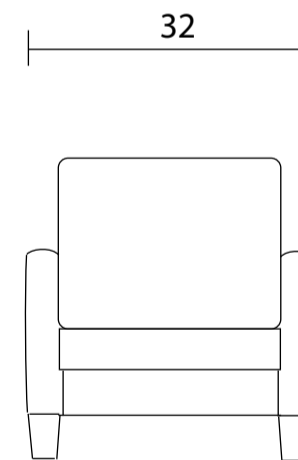

Sofa

Loveseat

Chair

Sideview

Specifications:
 5" skinny tapered leg, natural
 Bull nose loose seat cushion with flow through seating
 Measurements may vary +/- 1"
 October 16th. 2023

COM Requirement	Yards
Sofa	9
Loveseat	7
Chair	5