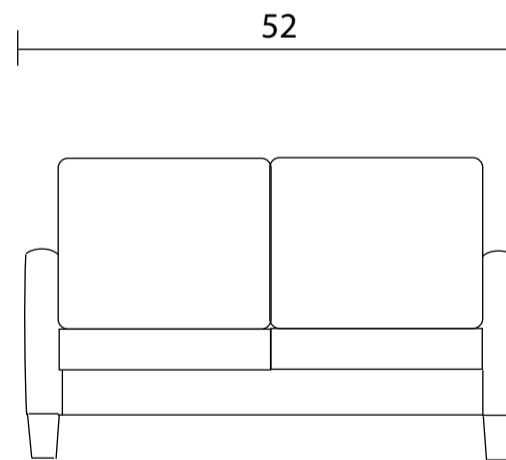

Sofa

Loveseat

Chair

Sideview

Specifications:
 5" skinny tapered leg, natural
 Bull nose loose seat cushion with flow through seating
 Measurements may vary +/- 1"
 October 16th. 2023

COM Requirement	Yards
Sofa	9
Loveseat	7
Chair	5