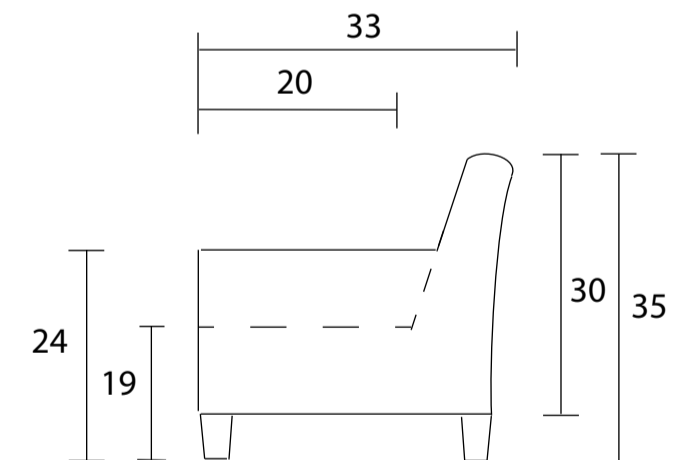

Sofa

Loveseat

Chair

Sideview

Specifications:
 5" skinny tapered leg, natural
 Bull nose loose seat cushion with flow through seating
 Measurements may vary +/- 1"
 October 16th. 2023

COM Requirement	Yards
Sofa	9
Loveseat	7
Chair	5