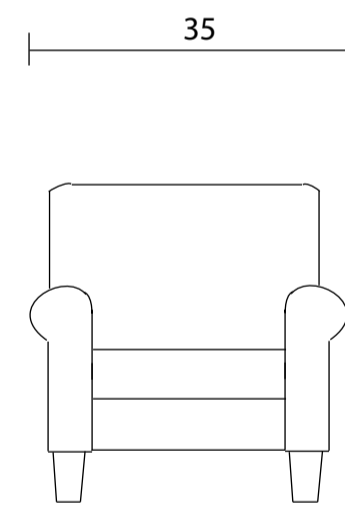

Sofa

Loveseat

Chair

Sideview

Specifications:
 5" skinny tapered leg, espresso
 Bull nose loose seat cushion with flow through seating
 Measurements may vary +/- 1"
 October 16th, 2023

COM Requirement	Yards
Sofa	9
Loveseat	7
Chair	5