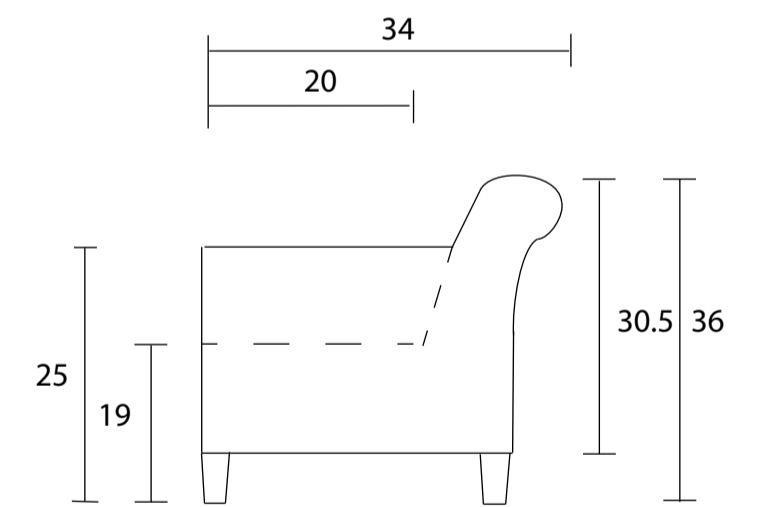

Sofa

Loveseat

Chair

Sideview

Specifications:
 5" skinny tapered leg, espresso
 Bull nose loose seat cushion with flow through seating
 Measurements may vary +/- 1"
 October 16th, 2023

COM Requirement	Yards
Sofa	9
Loveseat	7
Chair	5