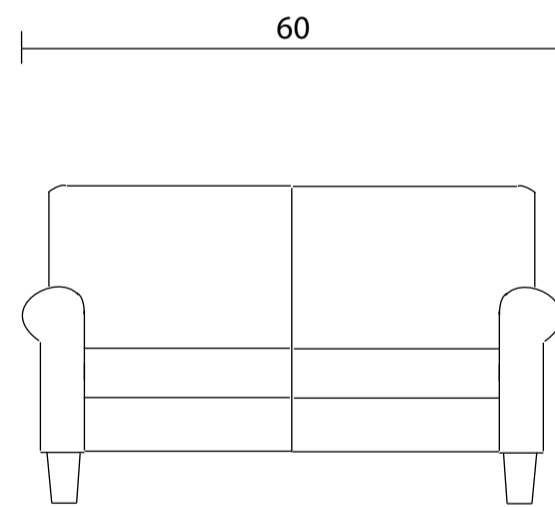

Sofa

Loveseat

Chair

Sideview

Specifications:
 5" skinny tapered leg, espresso
 Bull nose loose seat cushion with flow through seating
 Measurements may vary +/- 1"
 October 16th, 2023

COM Requirement	Yards
Sofa	9
Loveseat	7
Chair	5