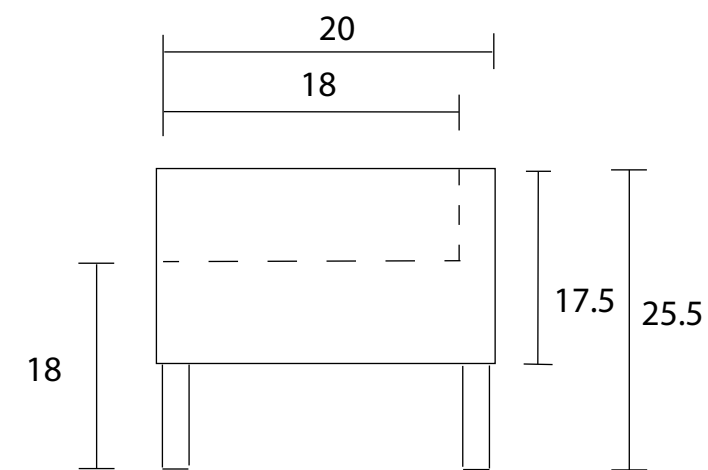

Bench

Sideview

Specifications:  
8" Chippendale leg, espresso  
Measurements may vary +/- 1"  
October 16th. 2023

COM Requirement	Yards
Bench	4.5

Yardage indicated is based on 54" solid, railroaded, non-matched fabrics