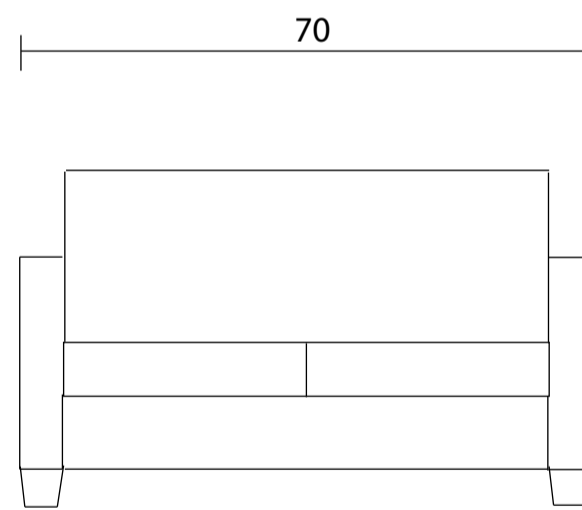

Sofabed Queen

Sofabed Double

Sideview

Specifications:
 3" square tapered leg, espresso
 Bull nose loose seat cushion
 Measurements may vary +/- 1"
 October 16th, 2023

COM Requirement	Yards
Sofabed Queen	9
Sofabed Double	8.5