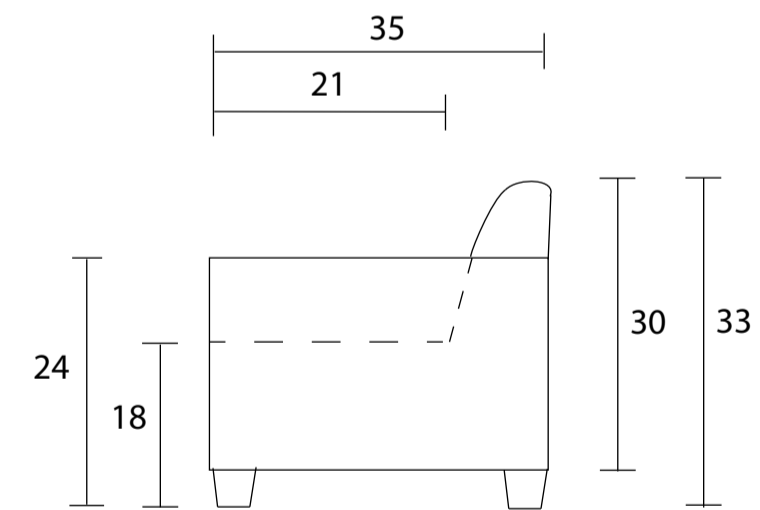

Sofabed Queen

Sofabed Double

Sideview

Specifications:
 3" square tapered leg, espresso
 Bull nose loose seat cushion
 Measurements may vary +/- 1"
 October 16th, 2023

COM Requirement	Yards
Sofabed Queen	9
Sofabed Double	8.5