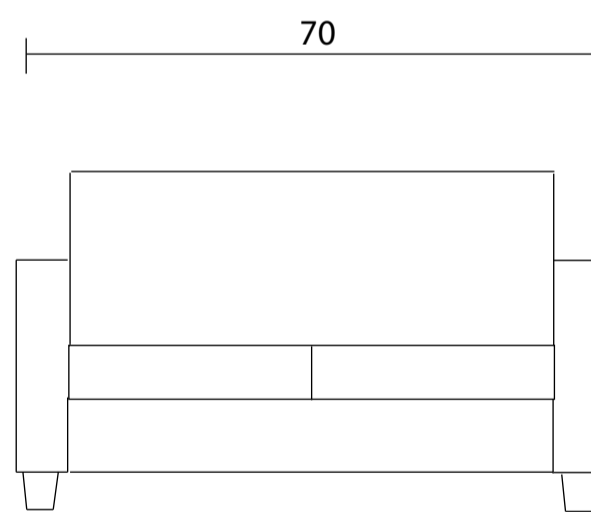

Sofabed Queen

Sofabed Double

Sideview

Specifications:  
 3" square tapered leg, espresso  
 Banded seat cushion  
 Measurements may vary +/- 1"  
 October 16th, 2023

COM Requirement	Yards
Sofabed Queen	10
Sofabed Double	9.5