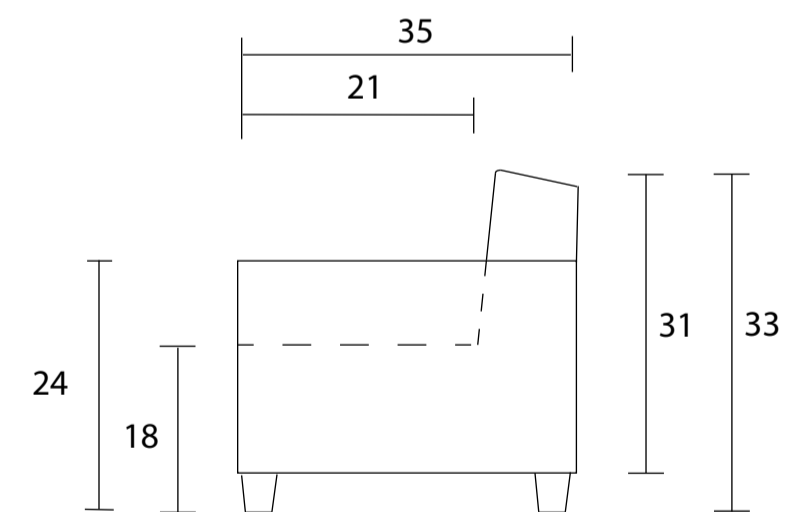

Sofabed Queen

Sofabed Double

Sideview

Specifications:  
 3" square tapered leg, espresso  
 Banded seat cushion  
 Measurements may vary +/- 1"  
 October 16th, 2023

COM Requirement	Yards
Sofabed Queen	10
Sofabed Double	9.5