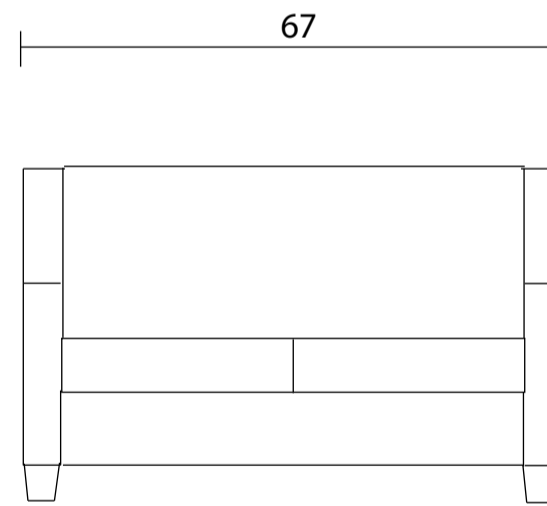

Sofabed Queen

Sofabed Double

Sideview

Specifications:
 3" square tapered leg, espresso
 Banded seat cushion
 Measurements may vary +/- 1"
 October 16th, 2023

COM Requirement	Yards
Sofabed Queen	11
Sofabed Double	10

Yardage indicated is based on 54" solid, railroaded, non-matched fabrics