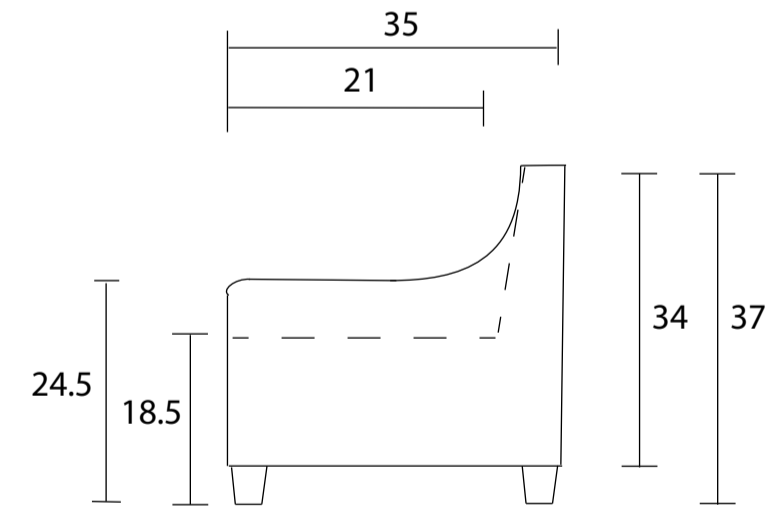

Sofabed Queen

Sofabed Double

Sideview

Specifications:
 3" square tapered leg, espresso
 Banded seat cushion
 Measurements may vary +/- 1"
 October 16th, 2023

COM Requirement	Yards
Sofabed Queen	11
Sofabed Double	10

Yardage indicated is based on 54" solid, railroaded, non-matched fabrics