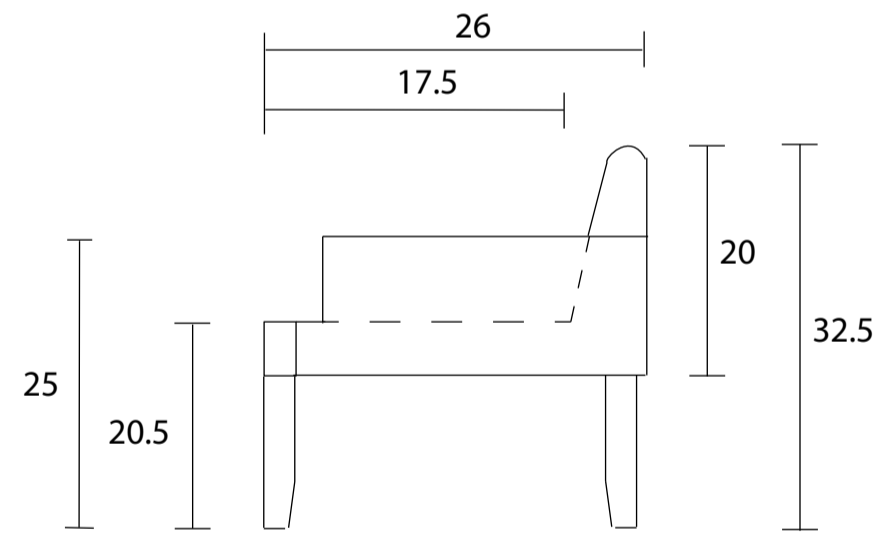

Chair

Sideview

Specifications:
 12.5" tapered front leg, espresso
 12.5" tapered flared back leg, espresso
 Measurements may vary +/- 1"
 October 16th. 2023

COM Requirement	Yards
Chair	3.5