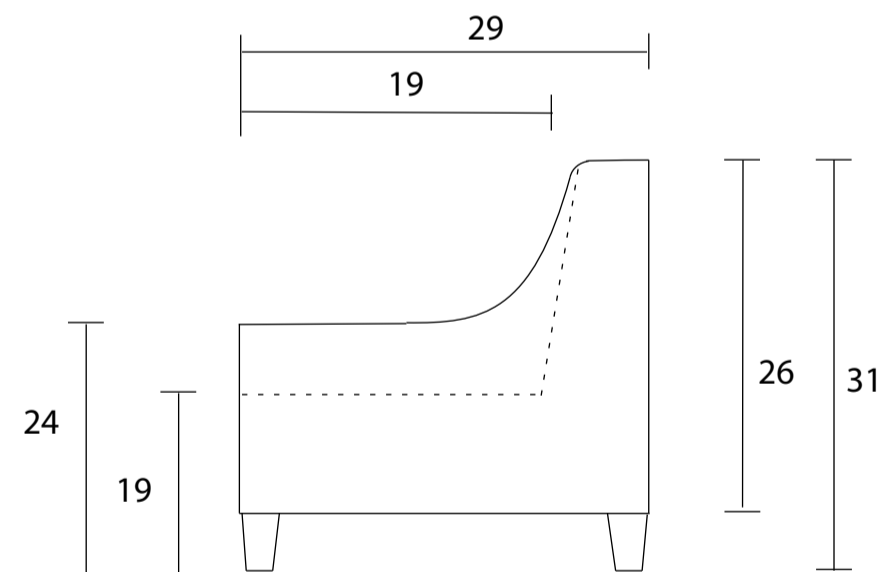

Chair

Sideview

Specifications:
 5" skinny tapered leg, espresso
 Bull nose loose seat cushion with flow through seating
 Measurements may vary +/- 1"
 October 16th, 2023

COM Requirement	Yards
Chair	5