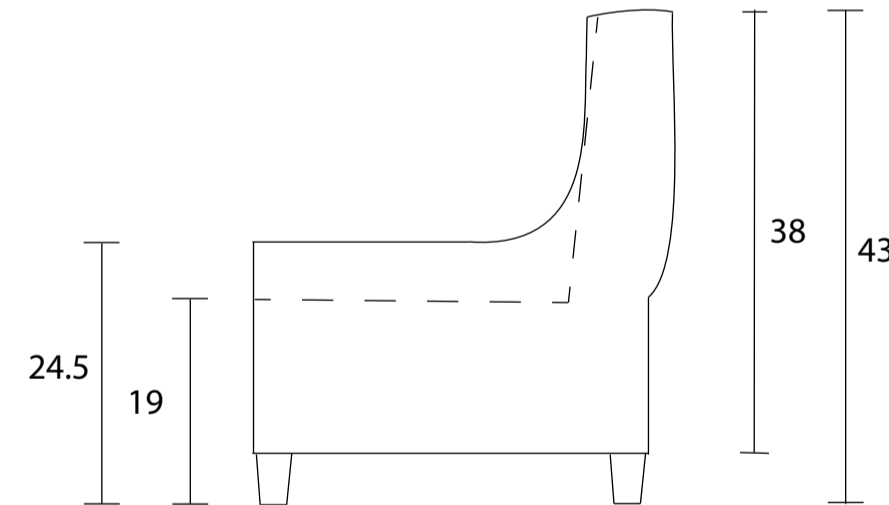

Chair

Sideview

Specifications:  
 5" skinny tapered leg, espresso  
 Bull nose loose seat cushion with flow through seating  
 Measurements may vary +/- 1"  
 October 16th, 2023

COM Requirement	Yards
Chair	5.5