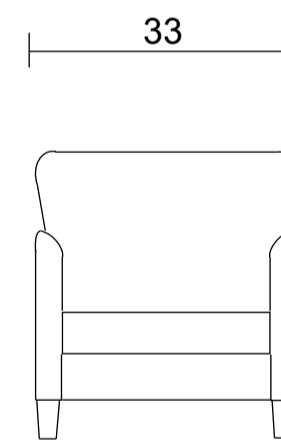

Sofa

Loveseat

Chair

Sideview

Specifications:

5" skinny tapered leg in espresso, walnut or natural. Please specify on order

Bull nose loose seat cushion with flow through seating

Measurements may vary +/- 1"

March 11th, 2026

COM Requirement	Yards
Sofa	8.75
Loveseat	6.75
Chair	4.75

Yardage indicated is based on 54" solid, railroad, non-matched fabrics