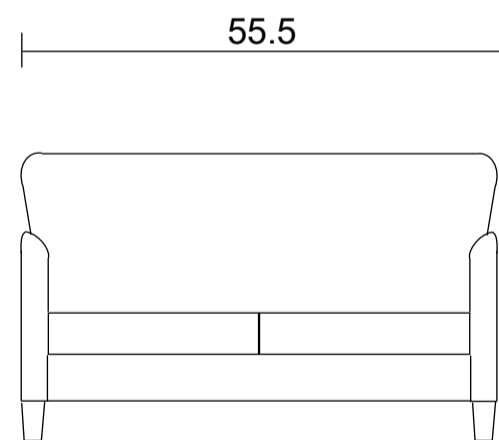

Sofa

Loveseat

Chair

Sideview

Specifications:

5" skinny tapered leg in espresso, walnut or natural. Please specify on order

Bull nose loose seat cushion with flow through seating

Measurements may vary +/- 1"

March 11th, 2026

COM Requirement	Yards
Sofa	8.75
Loveseat	6.75
Chair	4.75

Yardage indicated is based on 54" solid, railroad, non-matched fabrics