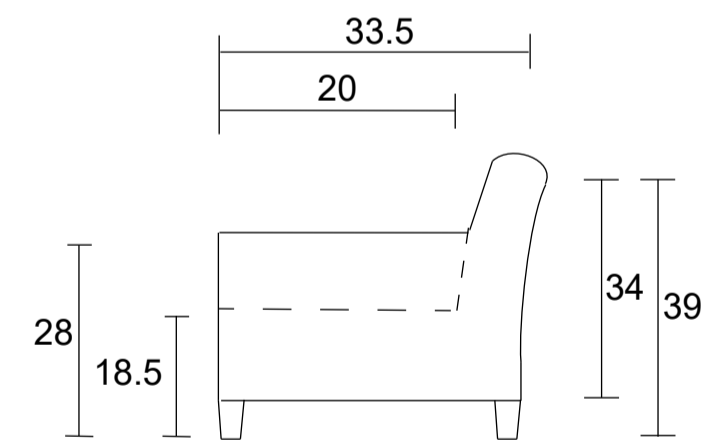

Sofa

Loveseat

Chair

Sideview

Specifications:

5" skinny tapered leg in espresso, walnut or natural. Please specify on order

Bull nose loose seat cushion with flow through seating

Measurements may vary +/- 1"

March 11th, 2026

COM Requirement	Yards
Sofa	8.75
Loveseat	6.75
Chair	4.75

Yardage indicated is based on 54" solid, railroad, non-matched fabrics