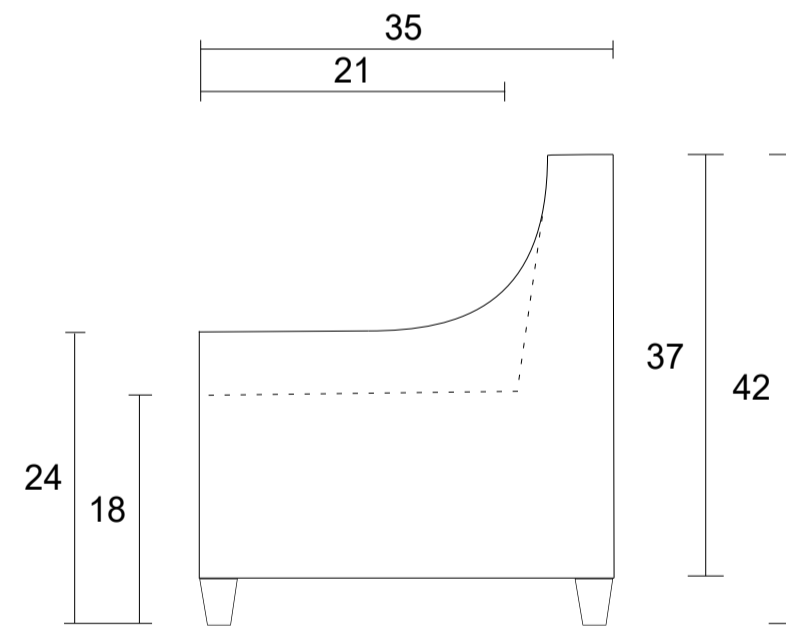

Chair

Sideview

Specifications:
 5" skinny tapered leg in espresso, walnut or natural. Please specify on order
 Bull nose loose seat cushion with flow through seating
 Measurements may vary +/- 1"
 March 11th, 2026

COM Requirement	Yards
Chair	5.5

Yardage indicated is based on 54" solid, railroad, non-matched fabrics