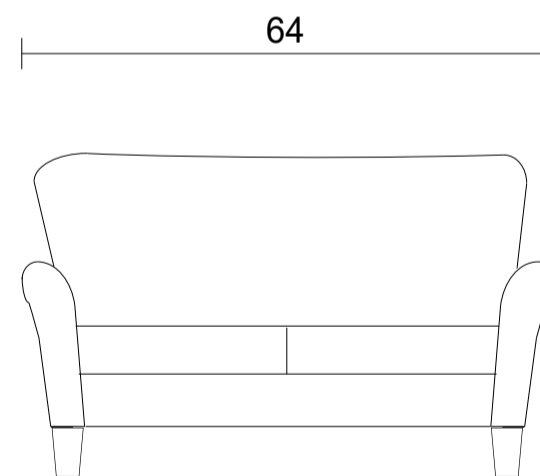

Sofa

Loveseat

Chair

Sideview

Specifications:

6" tapered leg in espresso, walnut or natural. Please specify on order

Bull nose loose seat cushion with flow through seating

Measurements may vary +/- 1"

March 11th, 2026

	COM Requirement	Yards
Sofa		9
Loveseat		7.5
Chair		5

Yardage indicated is based on 54" solid, railroad, non-matched fabrics