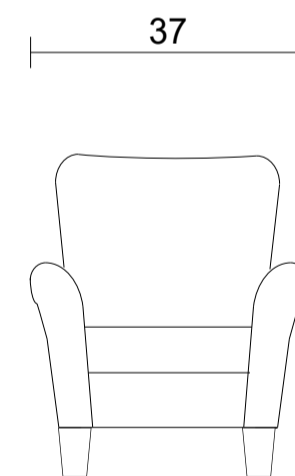

Sofa

Loveseat

Chair

Sideview

Specifications:

6" tapered leg in espresso, walnut or natural. Please specify on order

Bull nose loose seat cushion with flow through seating

Measurements may vary +/- 1"

March 11th, 2026

	COM Requirement	Yards
Sofa		9
Loveseat		7.5
Chair		5

Yardage indicated is based on 54" solid, railroad, non-matched fabrics