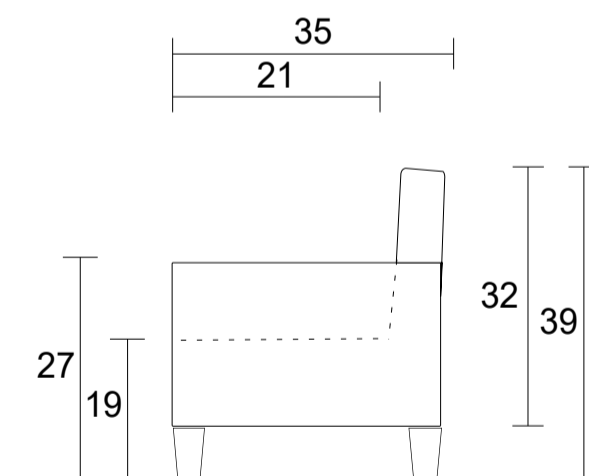

Sofa

Loveseat

Chair

Sideview

Specifications:

6" tapered leg in espresso, walnut or natural. Please specify on order

Bull nose loose seat cushion with flow through seating

Measurements may vary +/- 1"

March 11th, 2026

	COM Requirement	Yards
Sofa		9
Loveseat		7.5
Chair		5

Yardage indicated is based on 54" solid, railroad, non-matched fabrics