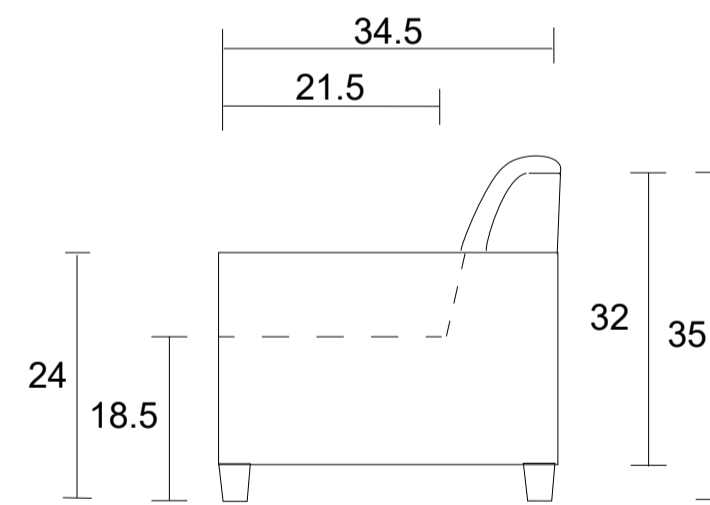

Sofabed Queen

Sofabed Double

Sideview

Specifications:

3" square tapered leg in espresso, walnut or natural. Please specify on order

Bull nose loose seat cushion

Measurements may vary +/- 1"

March 11th, 2026

COM Requirement	Yards
Sofabed Queen	9
Sofabed Double	8.5

Yardage indicated is based on 54" solid, railroad, non-matched fabrics