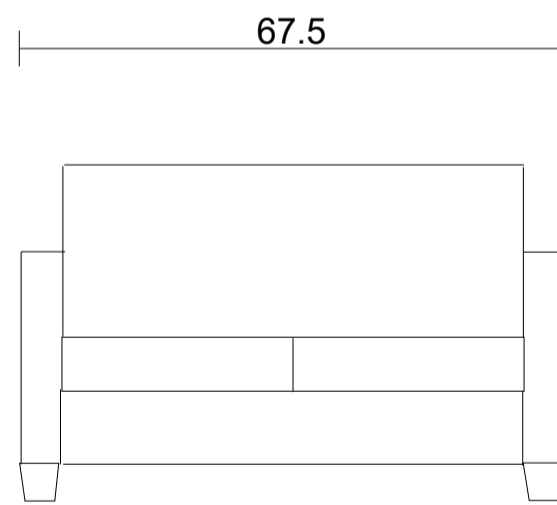

Sofabed Queen

Sofabed Double

Sideview

Specifications:

3" square tapered leg in espresso, walnut or natural. Please specify on order

Bull nose loose seat cushion

Measurements may vary +/- 1"

March 11th, 2026

COM Requirement	Yards
Sofabed Queen	9
Sofabed Double	8.5

Yardage indicated is based on 54" solid, railroad, non-matched fabrics