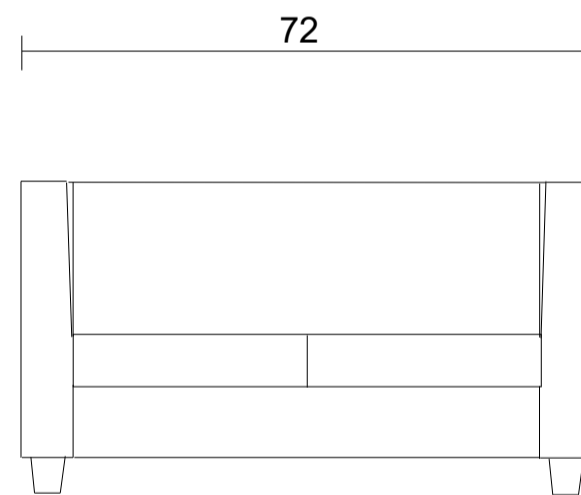

Sofabed Queen

Sofabed Double

Sideview

Specifications:

3" square tapered leg in espresso, walnut or natural. Please specify on order

Banded seat cushion

Measurements may vary +/- 1"

March 11th, 2026

COM Requirement	Yards
Sofabed Queen	10.5
Sofabed Double	10

Yardage indicated is based on 54" solid, railroad, non-matched fabrics