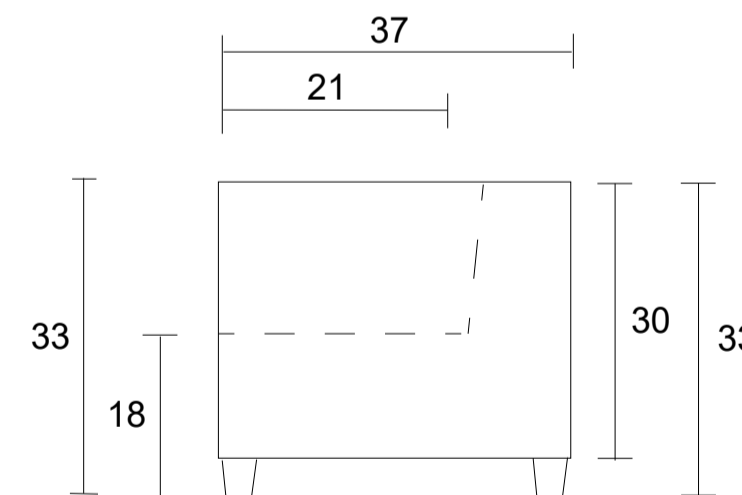

Sofabed Queen

Sofabed Double

Sideview

Specifications:

3" square tapered leg in espresso, walnut or natural. Please specify on order

Banded seat cushion

Measurements may vary +/- 1"

March 11th, 2026

COM Requirement	Yards
Sofabed Queen	10.5
Sofabed Double	10

Yardage indicated is based on 54" solid, railroad, non-matched fabrics